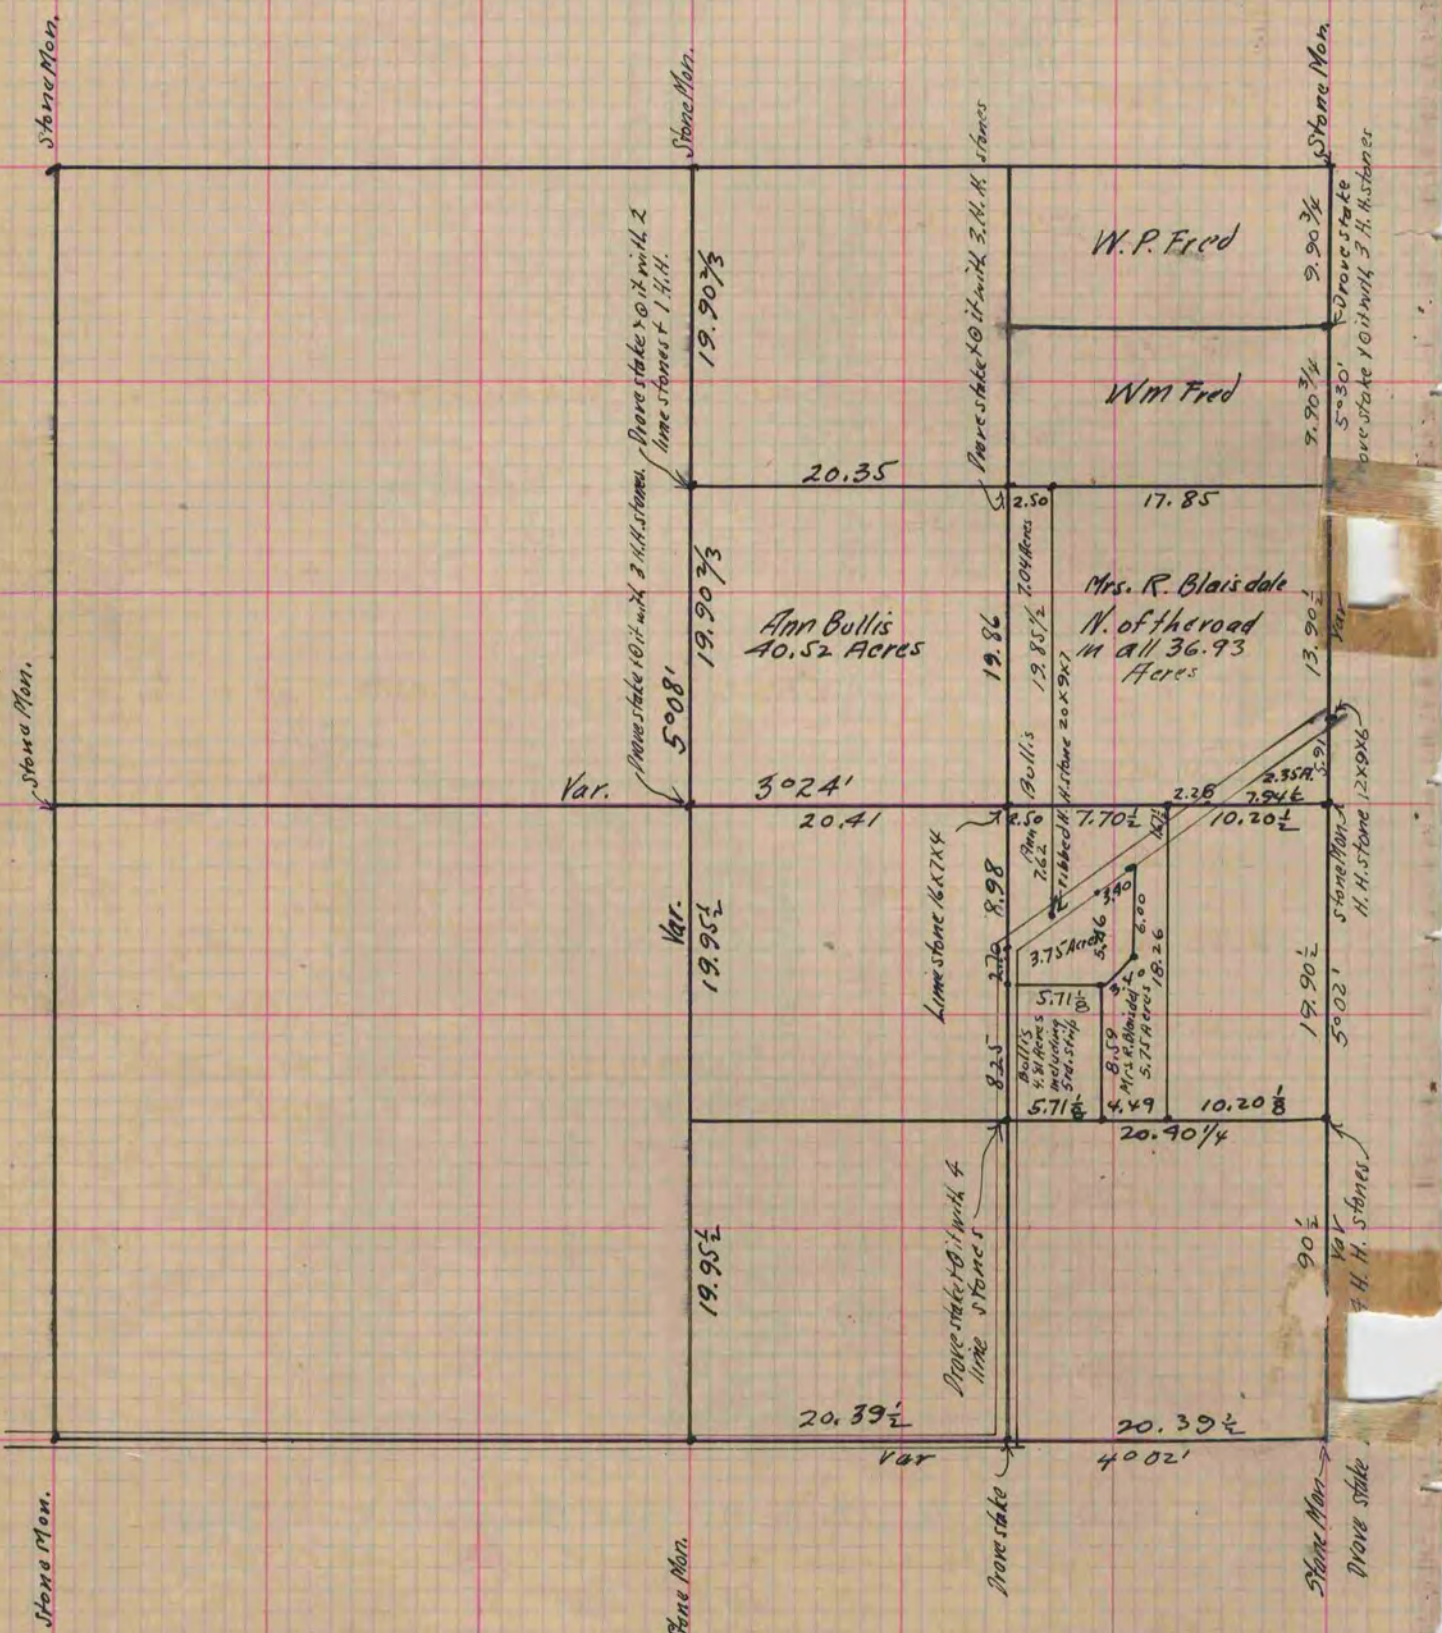

MICROFILMED

PLAT AND RECORD

Of a Survey on Section 23 T 4 R 13 E. of the 4 P. M. in Milton Township

Rock County, Wisconsin, made August the 4, 1874

I hereby certify that the following is a correct record of said survey as made by me.

COUNTY BUILDING CITY OF JANESVILLE

(Signed) Edward Ruger R.H.S.

County Surveyor.

Copied from P. 122 Vol. 2 Original County Surveyors Record.