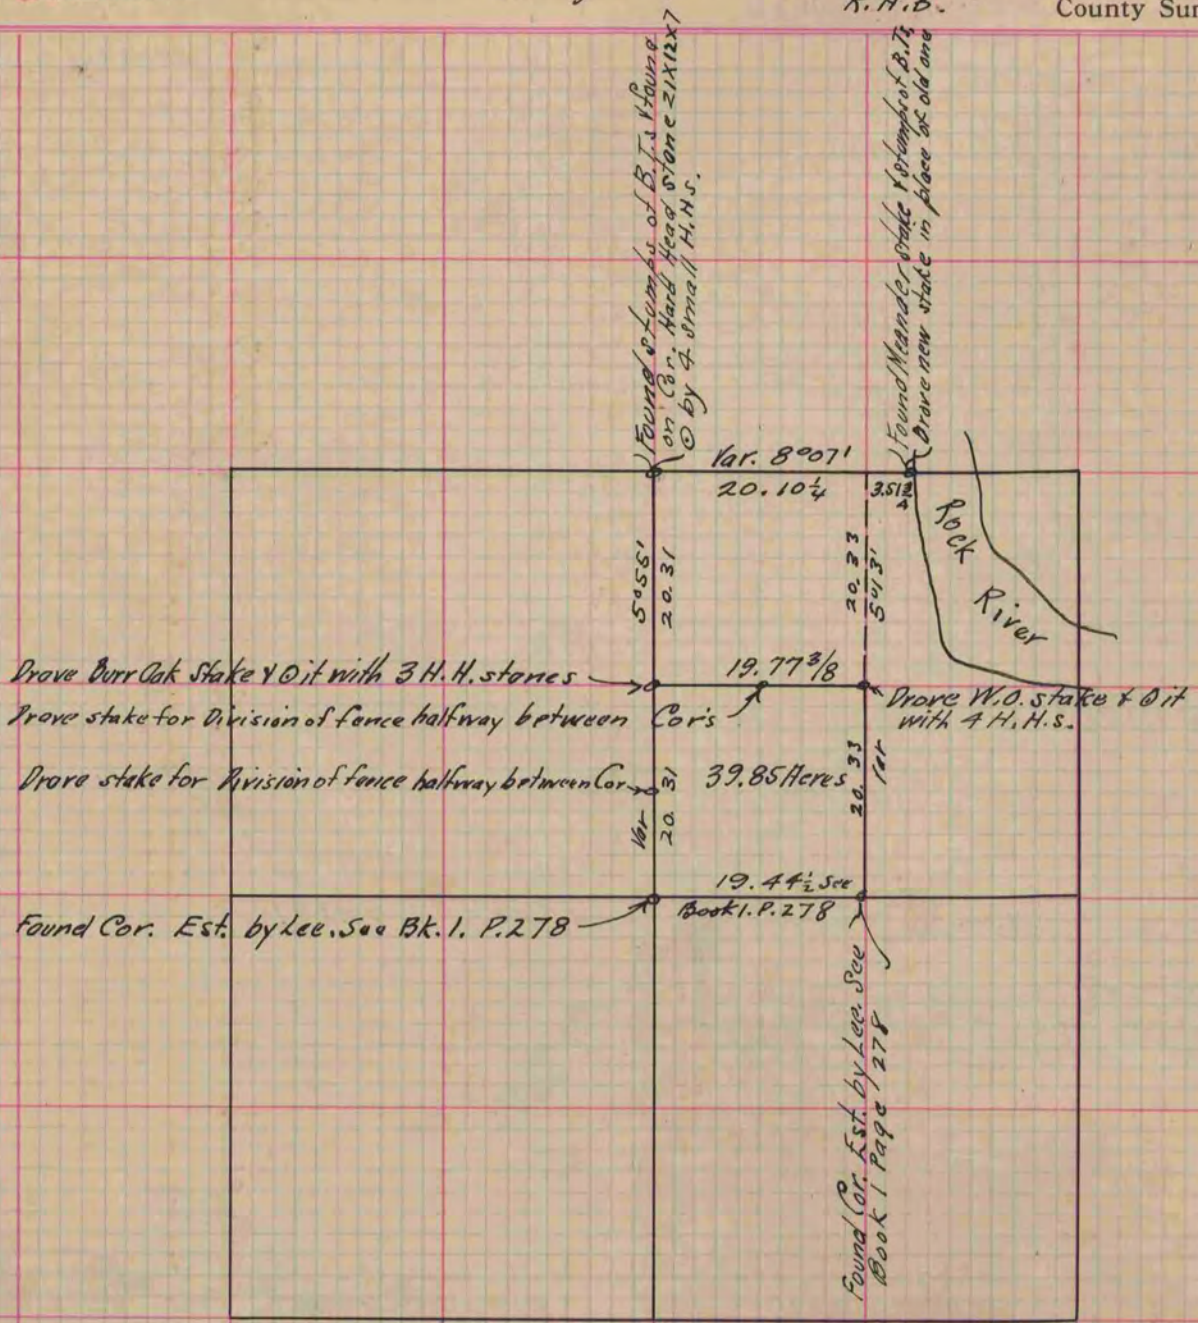

106  
V-2 **MICROFILMED** PLAT AND RECORD

Of a Survey on Section 6 T 3 R 12 E. of the 4 P. M. in Janesville Township  
Rock County, Wisconsin, made July the 10 11 1873

I hereby certify that the following is a correct record of said survey as made by me.

COUNTY BUILDING  
CITY OF JANESVILLE

(Signed) Edward Ruger  
R.H.B. County Surveyor.

Copied from Page 64 Vol. 2 Original County Surveyors Record