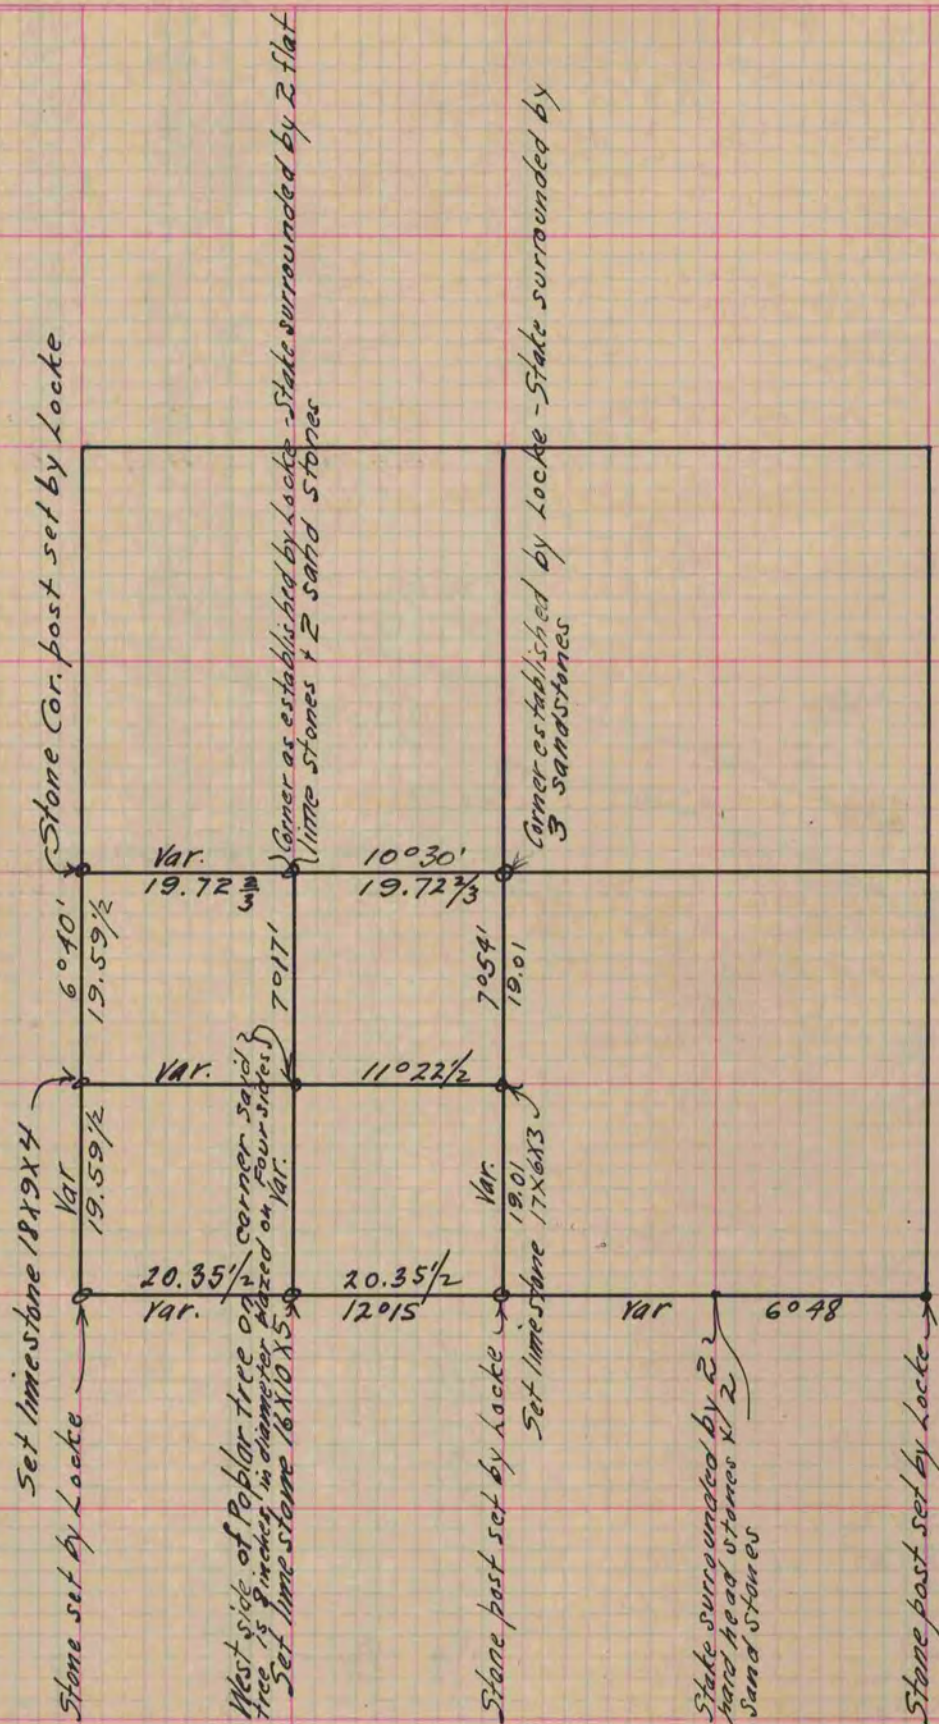

PLAT AND RECORD

MICROFILMED

Of a Survey on Section 6 T 2 R 11 E. of the 4 P. M. in Plymouth Township

Rock County, Wisconsin, made January the 5th & 6th 1870

I hereby certify that the following is a correct record of said survey as made by me.

COUNTY BUILDING
CITY OF JANESVILLE

(Signed) Edward Ruger Deputy
R.H.B. County Surveyor

Copied from Page 14 Vol. 2. Original County Surveyors Record