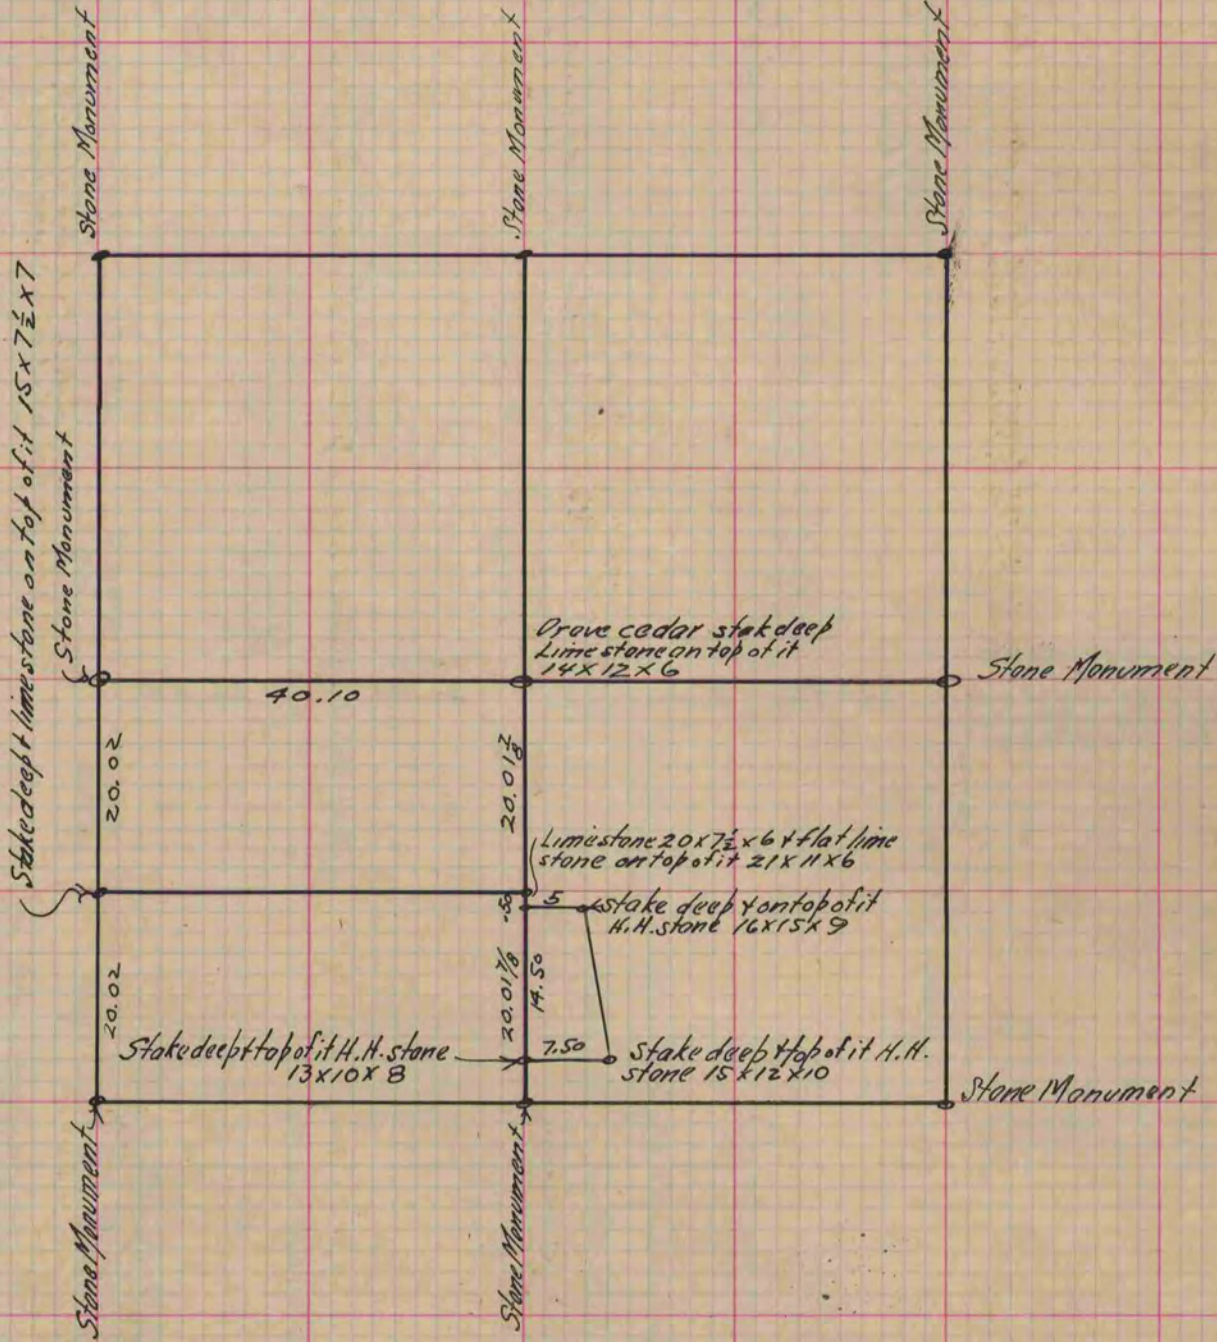

MICROFILMED

PLAT AND RECORD

COUNTY BUILDING
CITY OF JANESVILLE

Of a Survey on Section 11 T 2 R 11 E. of the 4 P. M. in Plymouth Township

Rock County, Wisconsin, made May the 29 1871

I hereby certify that the following is a correct record of said survey as made by me.

(Signed) Edward Ruger
R.H.B. County Surveyor.

Copied from page A1 Vol 2 Original County Surveyors Record