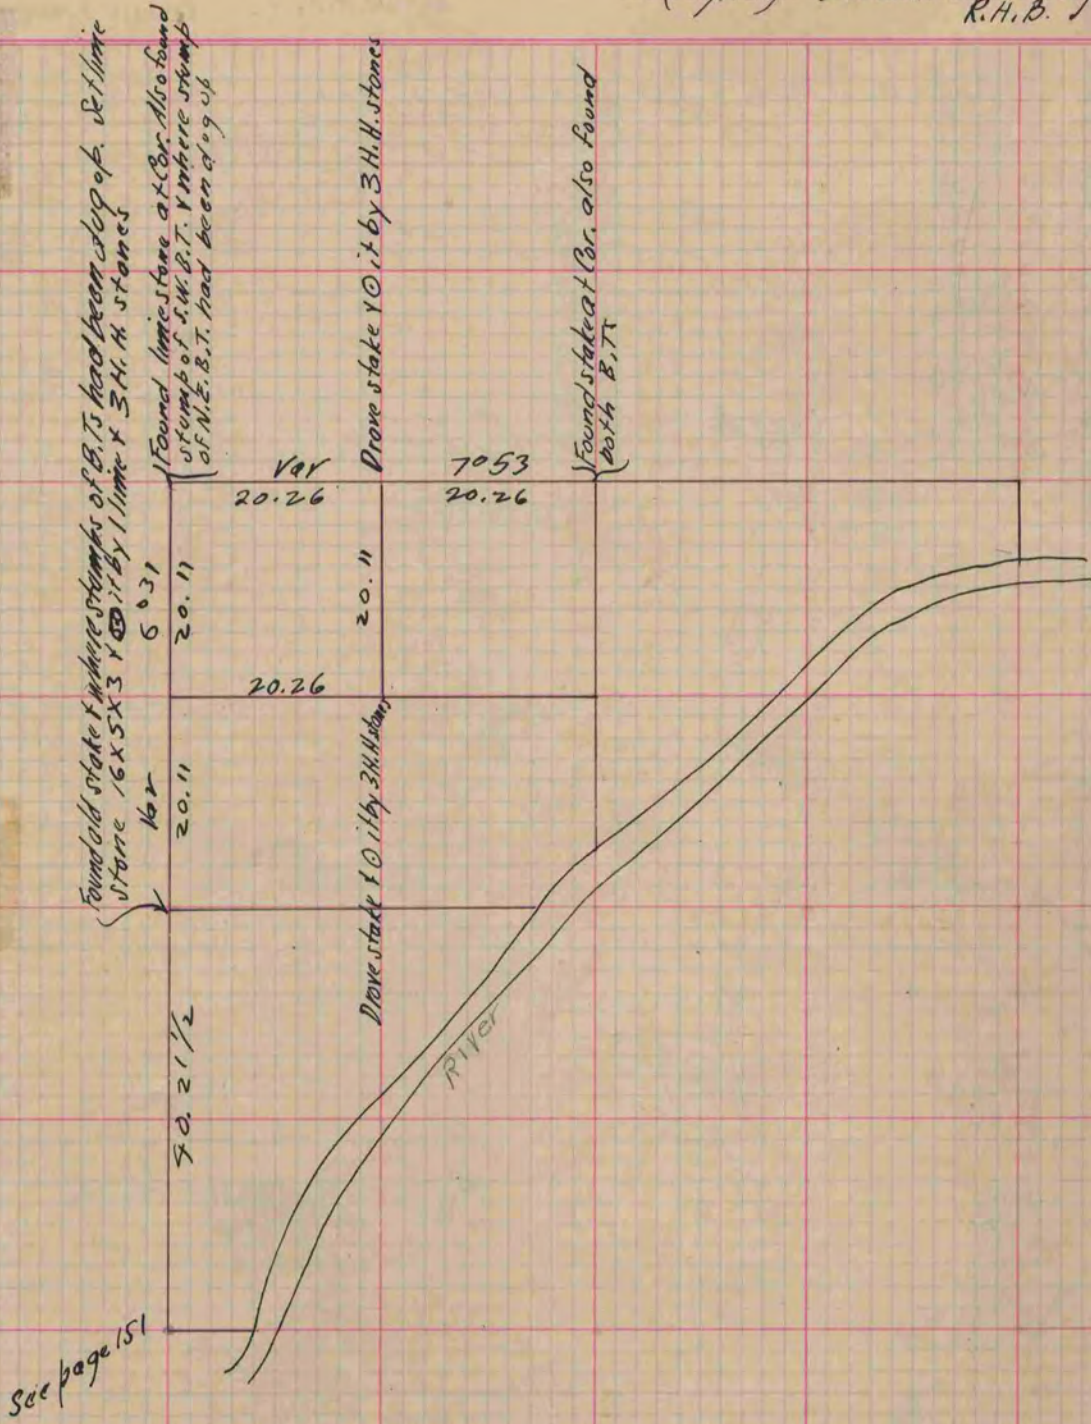

MICROFILMED

PLAT AND RECORD

COUNTY BUILDING
CITY OF JANESVILLE

Of a Survey on Section 16 T 4 R 12 E. of the 4 P. M. in Fulton Township

Rock County, Wisconsin, made August the 12 + 13 1875

I hereby certify that the following is a correct record of said survey as made by me.

(Signed) Edward Roger
R.H.B. County Surveyor.

Copied from p. 153 Vol. 2 Original County Surveyors Record