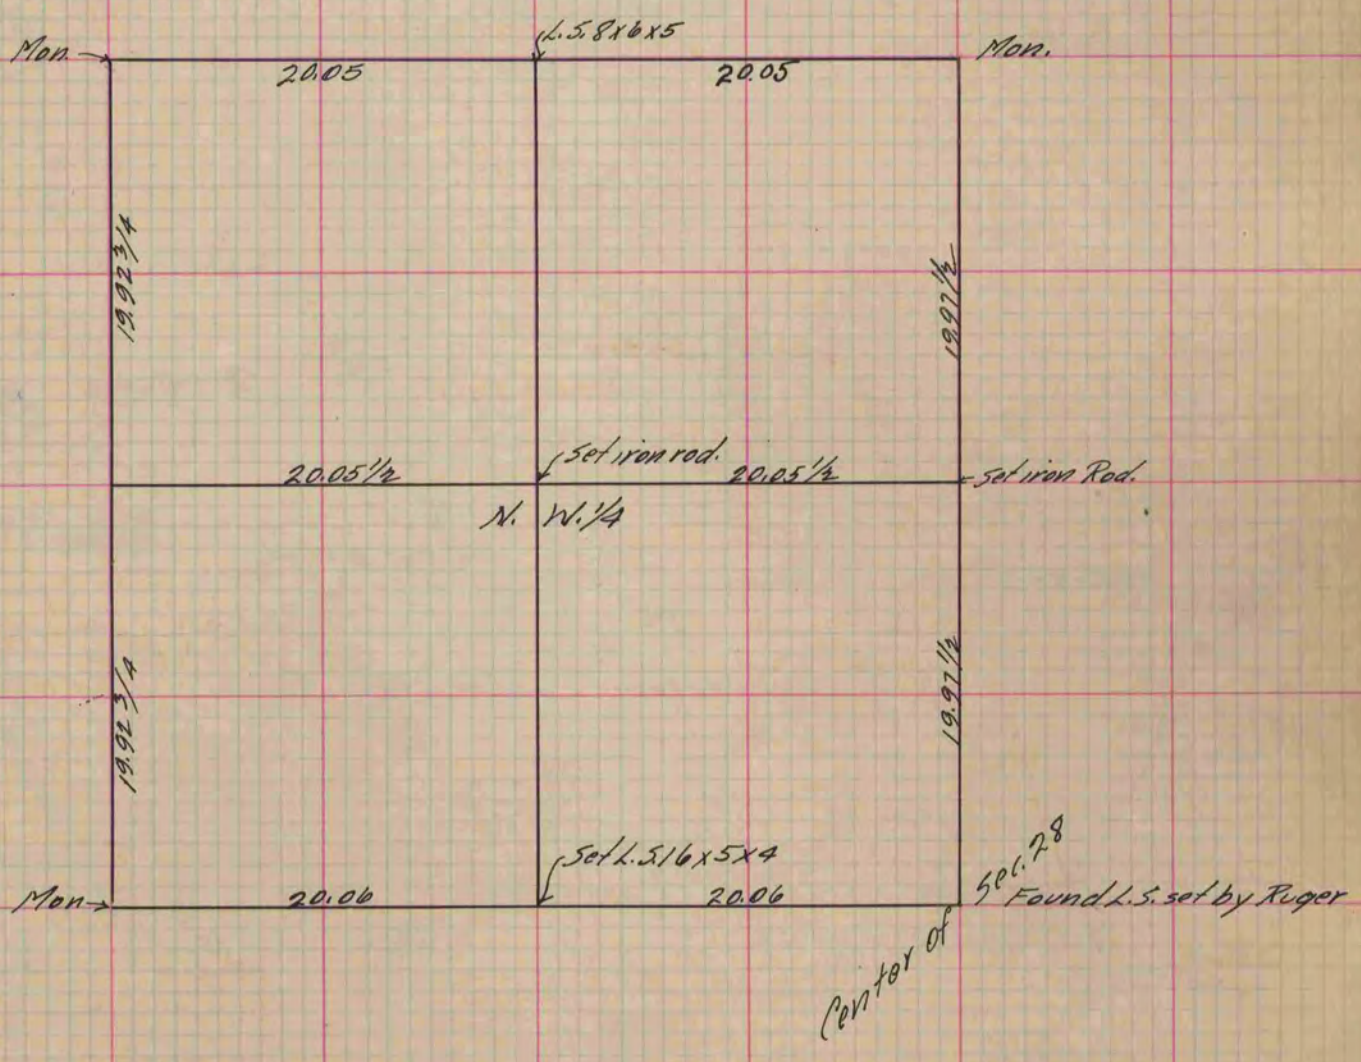

# PLAT AND RECORD

**MICROFILMED**

COUNTY BUILDING  
CITY OF JANESVILLE

Of a Survey on Section 28 T 3 R 13 E. of the 4 P. M. in Harmony Township

Rock County, Wisconsin, made Nov. 26-1889 + Nov. the 16 1891

I hereby certify that the following is a correct record of said survey as made by me.

(Signed) O. G. Bleedorn Dep. County Surveyor.  
R. H. B.

*Copied from P. 356 Vol. 2 County Surveyor's Record.*