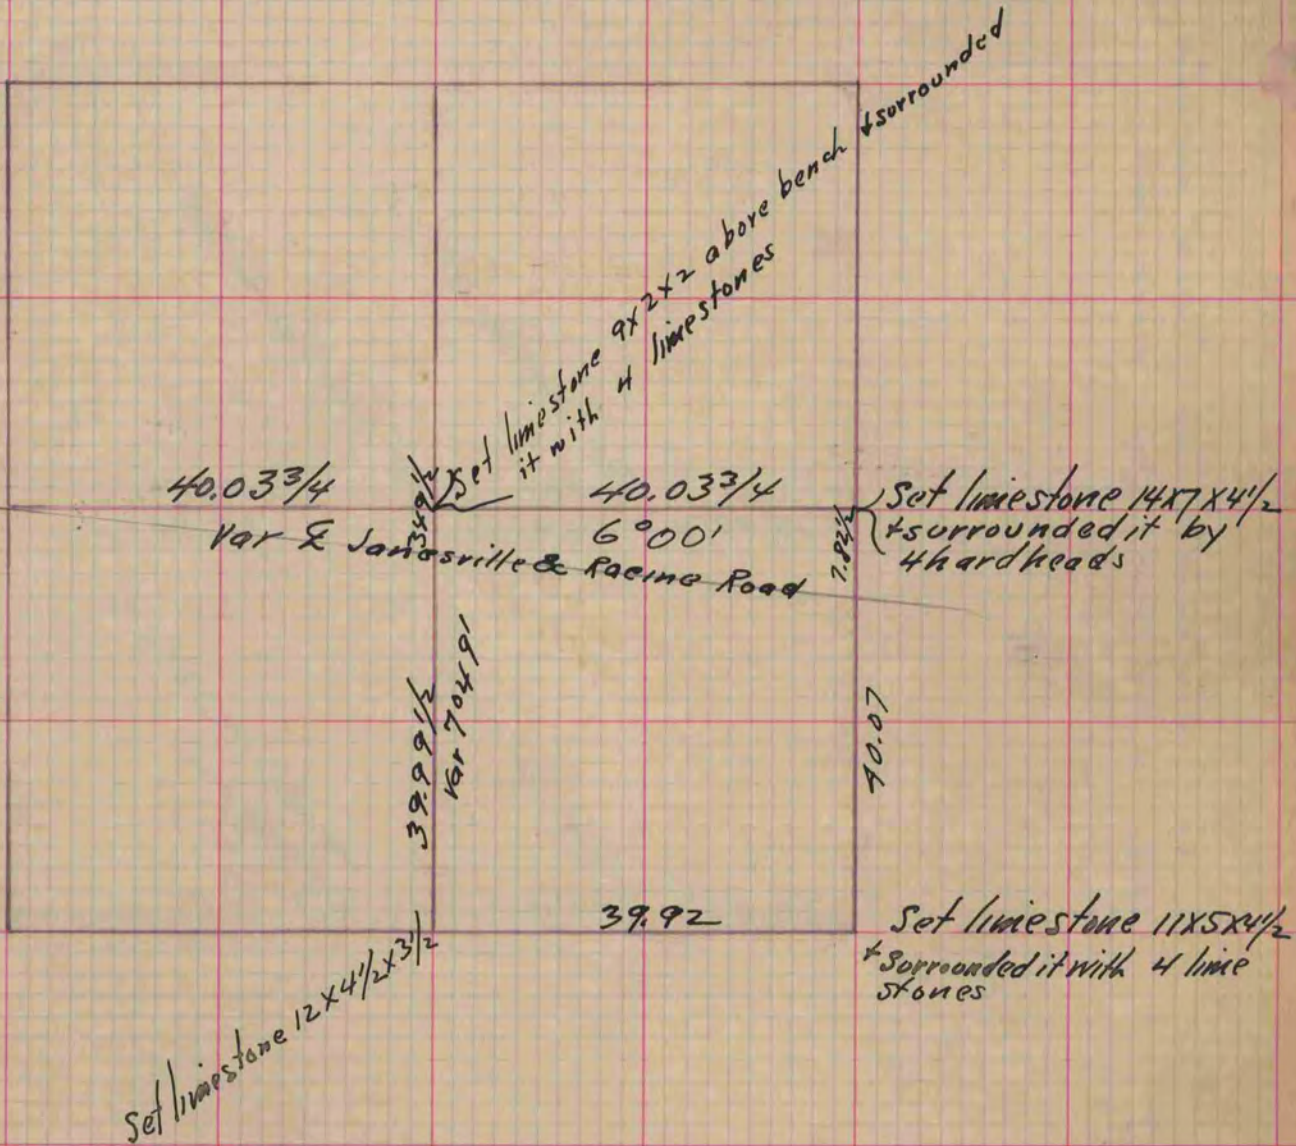

MICROFILMED

PLAT AND RECORD

143

V-1

COUNTY BUILDING  
CITY OF JANESVILLE

Of a Survey on Section 3 T 2 R 13 E. of the 4 P. M. in La Prairie Township  
Rock County, Wisconsin, made October the 9th 1860

I hereby certify that the following is a correct record of said survey as made by me.

(Signed) Edward Ruger  
R.H.B.

County Surveyor.

Copied from Page 152 Vol. 1. Original County Surveyors Record