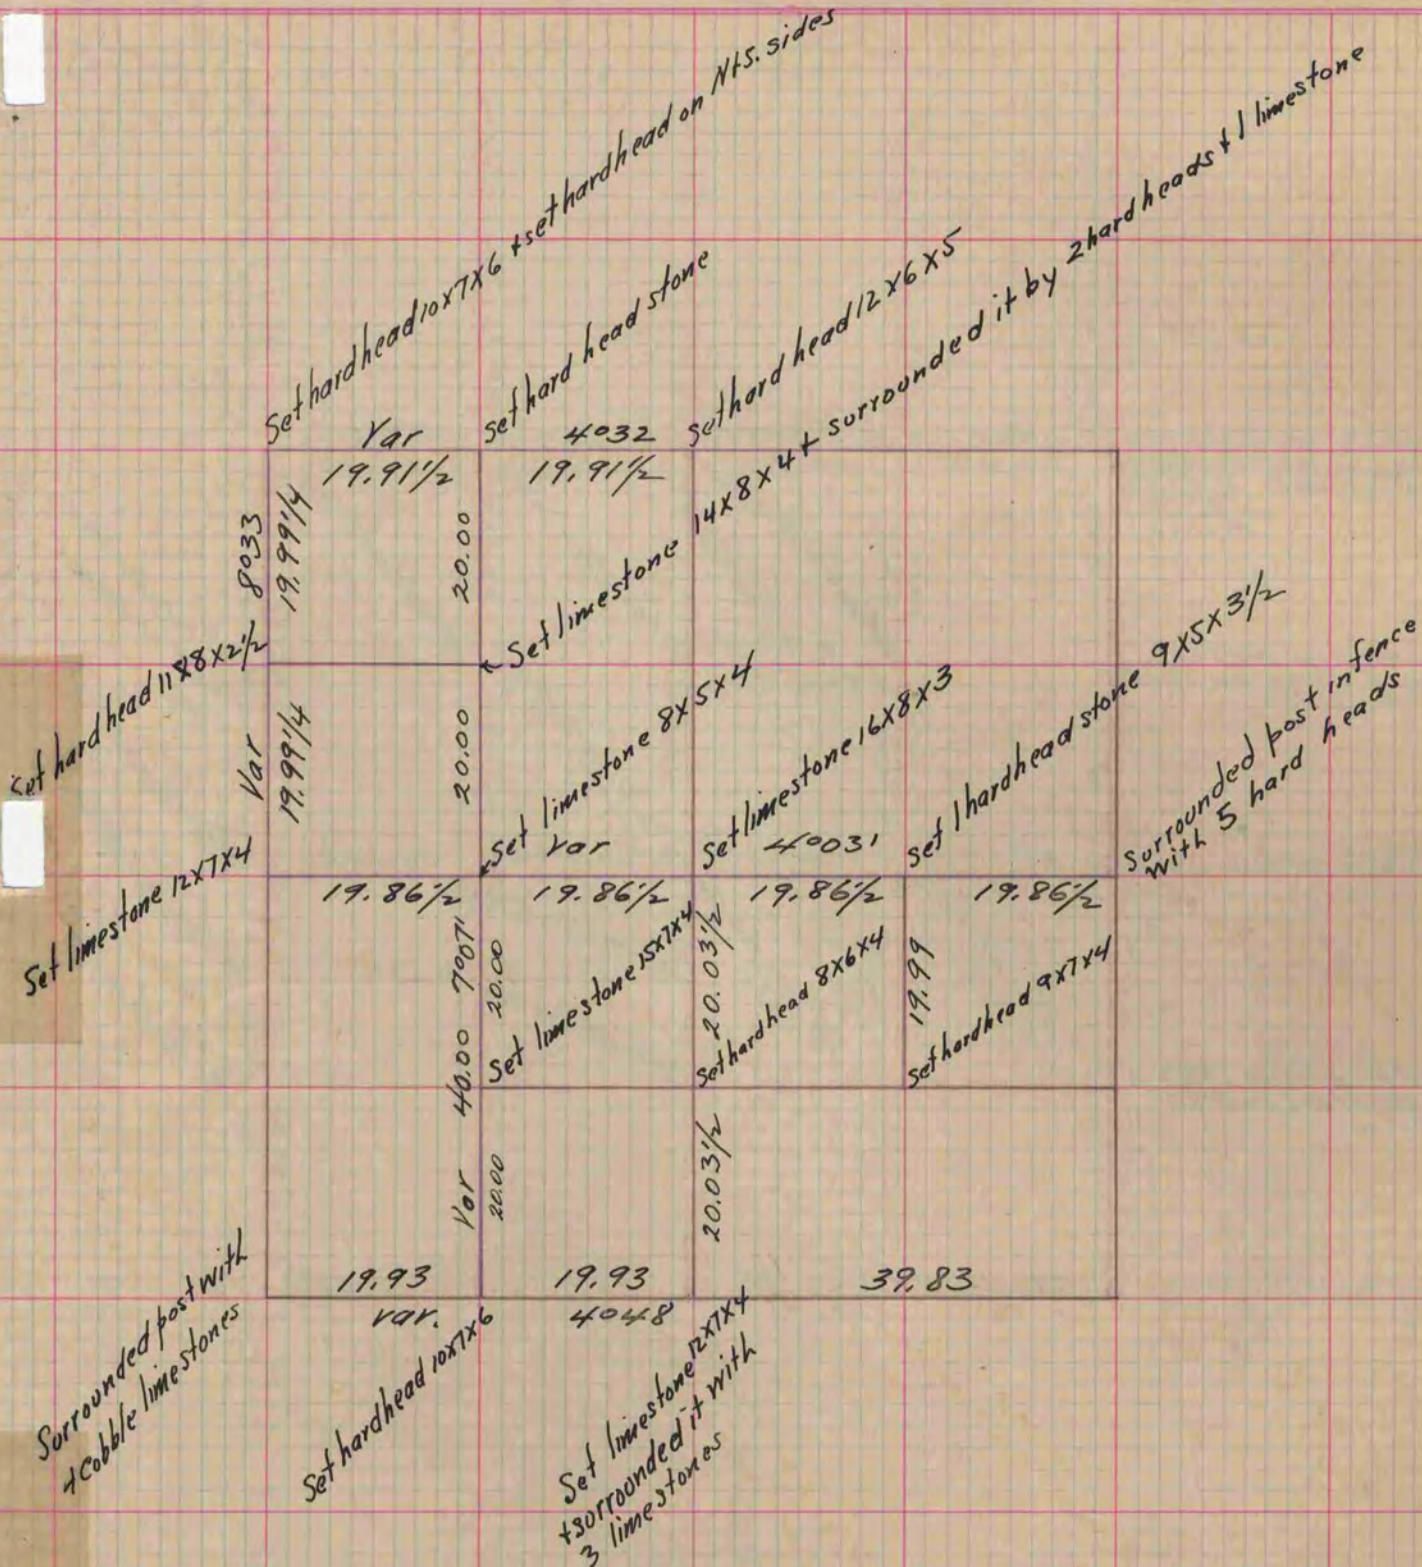

MICROFILMED PLAT AND RECORD

147
V-1

COUNTY BUILDING
CITY OF JANESVILLE

Of a Survey on Section 13 T 2 R 14 E. of the 4 P. M. in Bradford Township
Rock County, Wisconsin, made November the 2nd 1860

I hereby certify that the following is a correct record of said survey as made by me.

(Signed) Edward Ruger
B.H.B. County Surveyor.

Copied from Page 156 Original County Surveyors Record