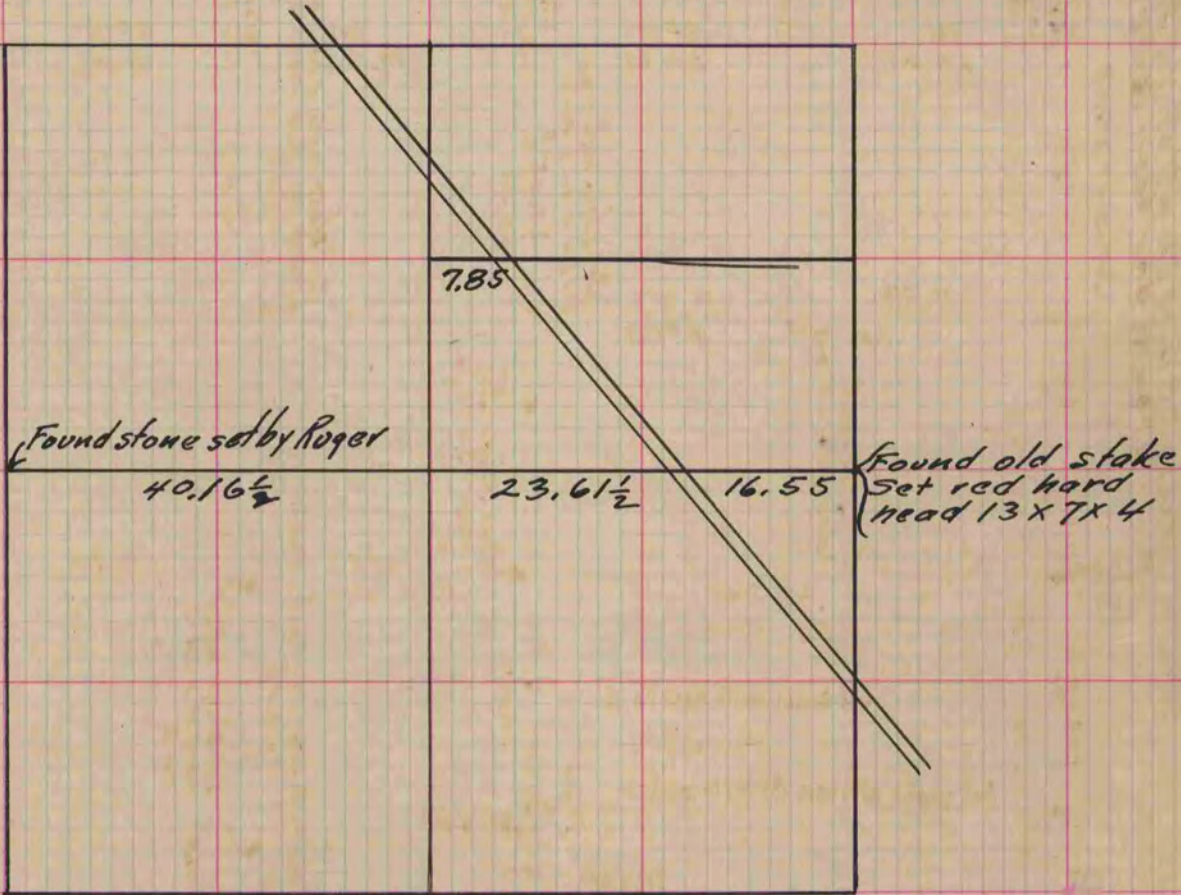

# PLAT AND RECORD

221  
V-1

**MICROFILMED**

COUNTY BUILDING  
CITY OF JANESVILLE

Of a Survey on Section 34 T 3 R 14 E. of the 4 P. M. in Johnstown Township

Rock County, Wisconsin, made Nov. 1<sup>st</sup> the 1864

I hereby certify that the following is a correct record of said survey as made by me.

(Signed) S. D. Locke  
R. H. B. County Surveyor.

Copied from Upper 1/2 of Page 211 Vol. 1. Original County Surveyors Record