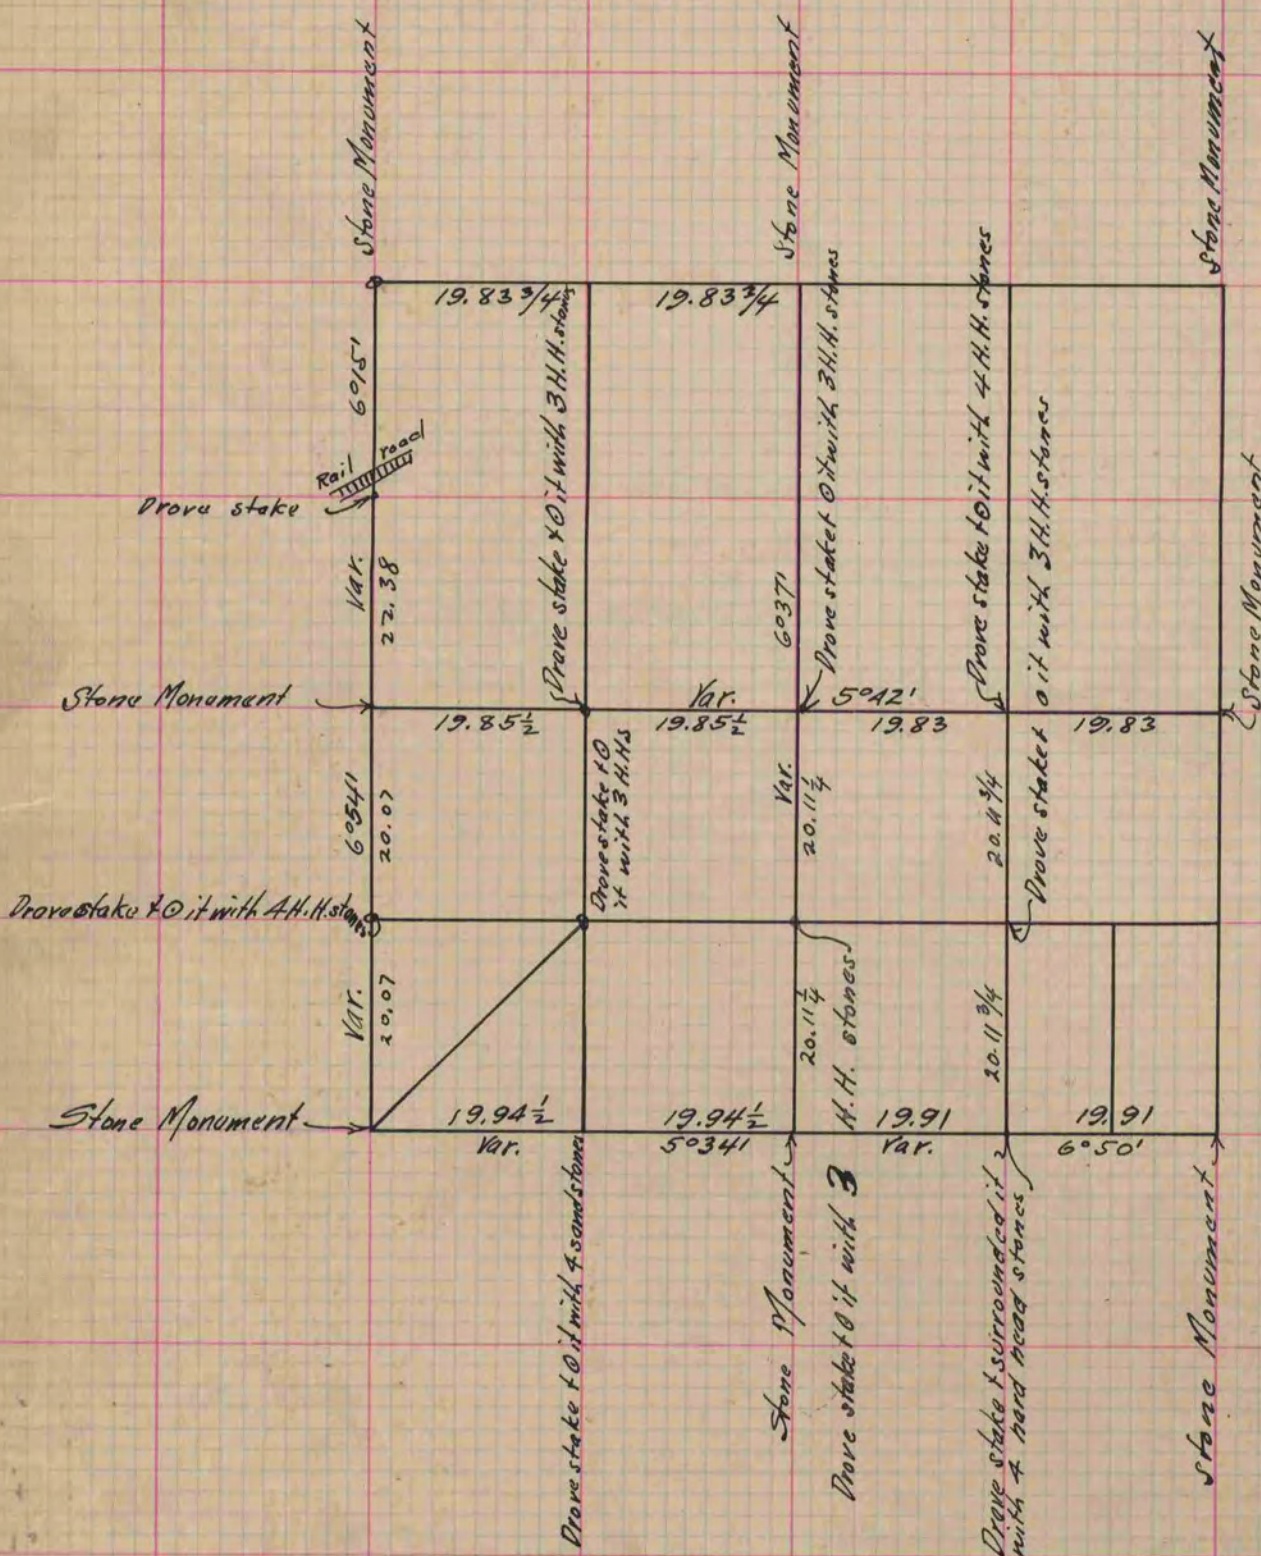

# PLAT AND RECORD

**MICROFILMED**

Of a Survey on Section 15 T 2 R 11 E. of the 4 P. M. in Plymouth Township

Rock County, Wisconsin, made October the 21 1873

I hereby certify that the following is a correct record of said survey as made by me.

COUNTY BUILDING  
CITY OF JANESVILLE

(Signed) Edward Roger  
R.H.B.

County Surveyor.

Copied from Page 70 Vol. 2. Original County Surveyors Record