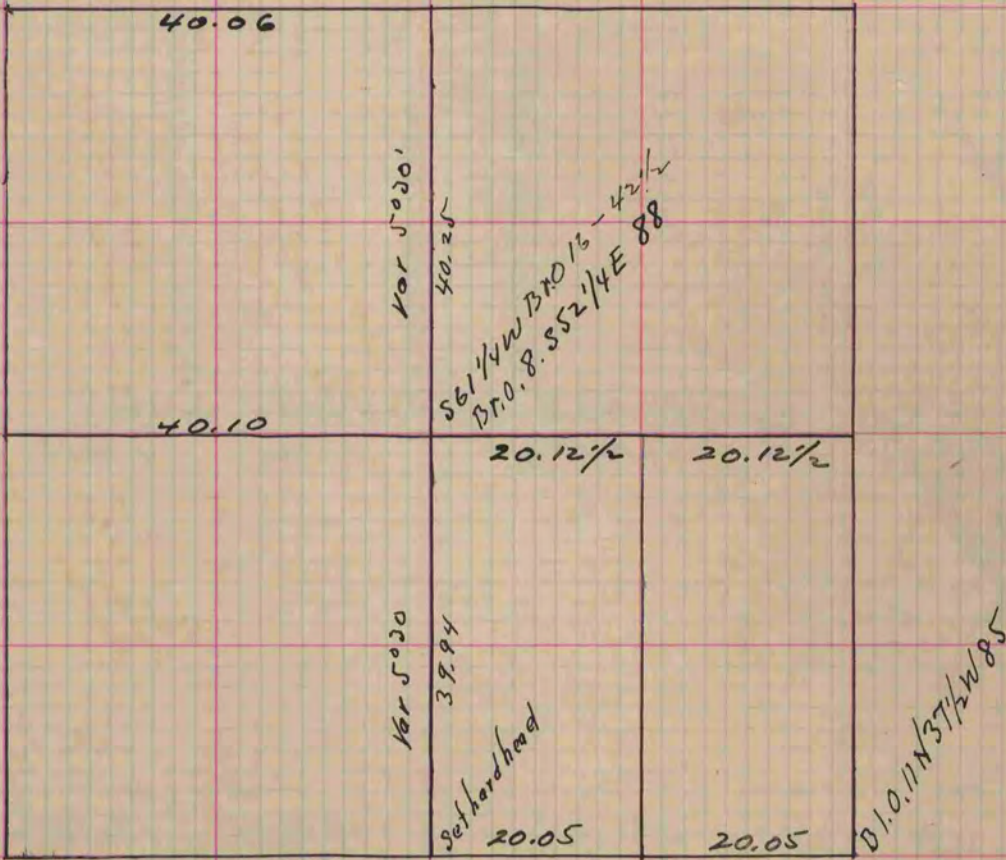

MICROFILMED

PLAT AND RECORD

157

V-1

COUNTY BUILDING
CITY OF JANESVILLE

Of a Survey on Section 36 T 1 R 13 E. of the 4 P. M. in Turtle Township

Rock County, Wisconsin, made March the 25th 1861

I hereby certify that the following is a correct record of said survey as made by me.

Signed by E.F. Hobart Deputy
R.H.B. County Surveyor.

Copied from Page 168 Vol. One Original County Surveyors Record