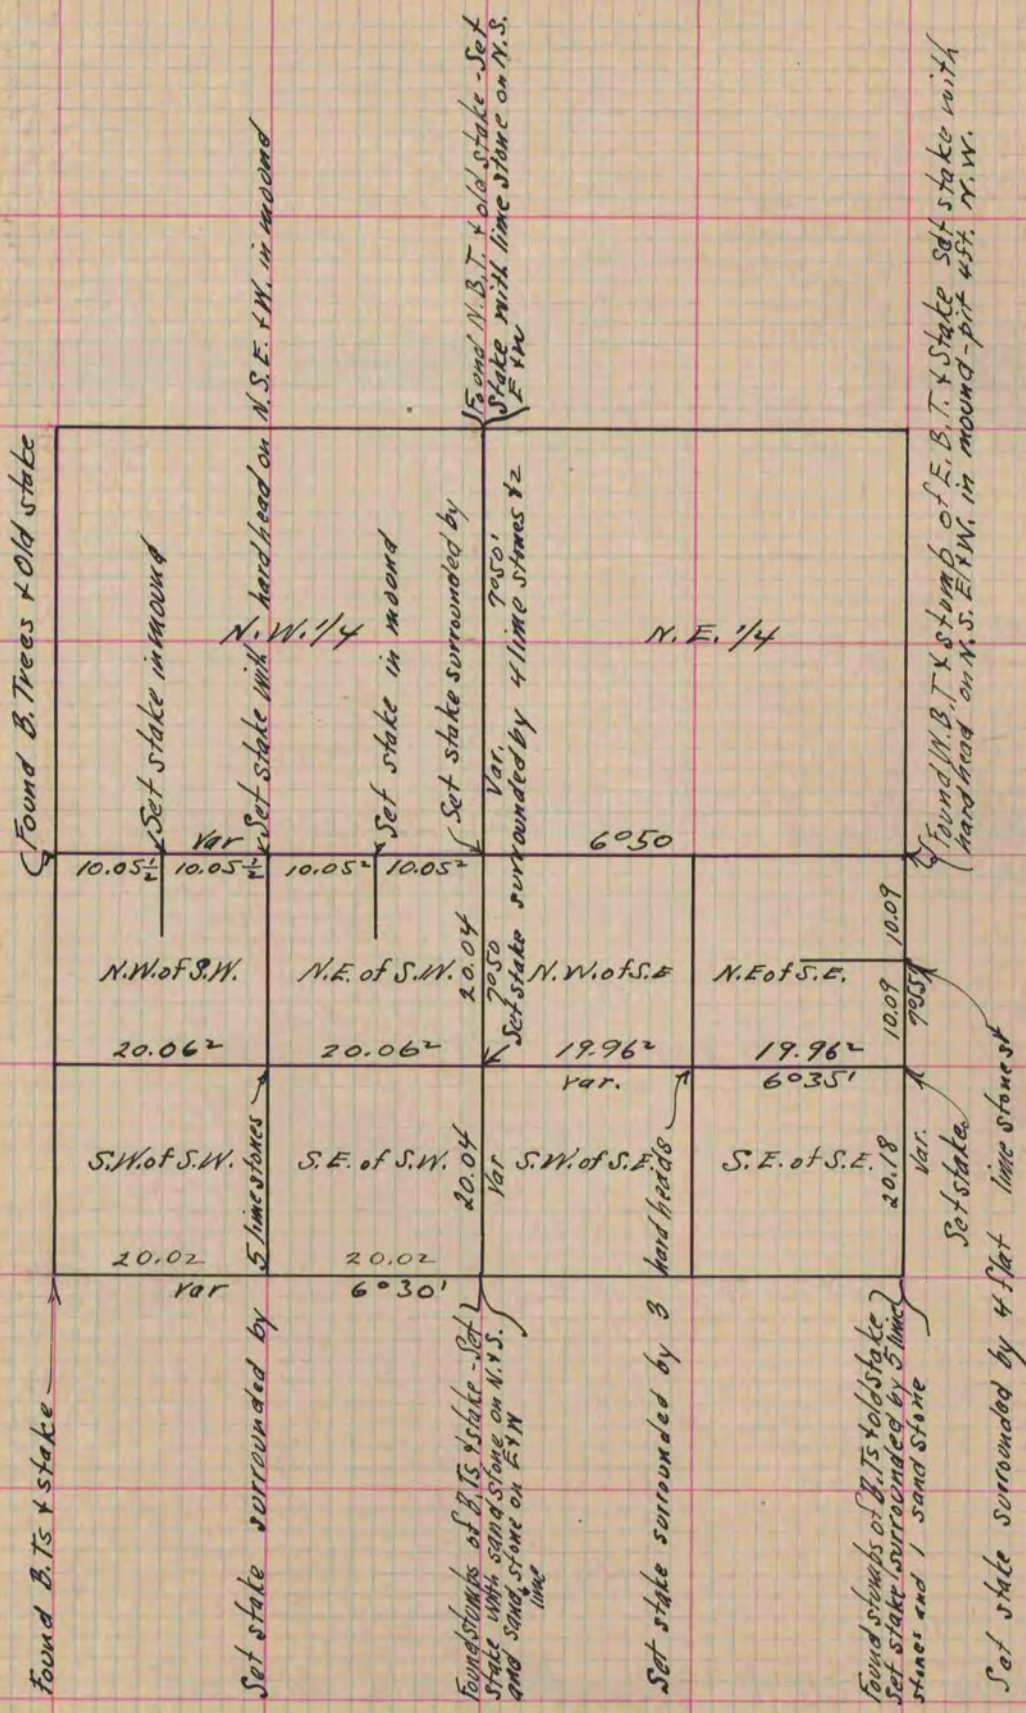

MICROFILMED

PLAT AND RECORD

COUNTY BUILDING
CITY OF JANESVILLE

Of a Survey on Section 27 T 2 R 10 E. of the 4 P. M. in Spring Valley Township
Rock County, Wisconsin, made October the 18 1867

I hereby certify that the following is a correct record of said survey as made by me.

(Signed) S. D. Locke
R. H. B. County Surveyor.

Copied from Page 250 Vol. 1. Original County Surveyors Record