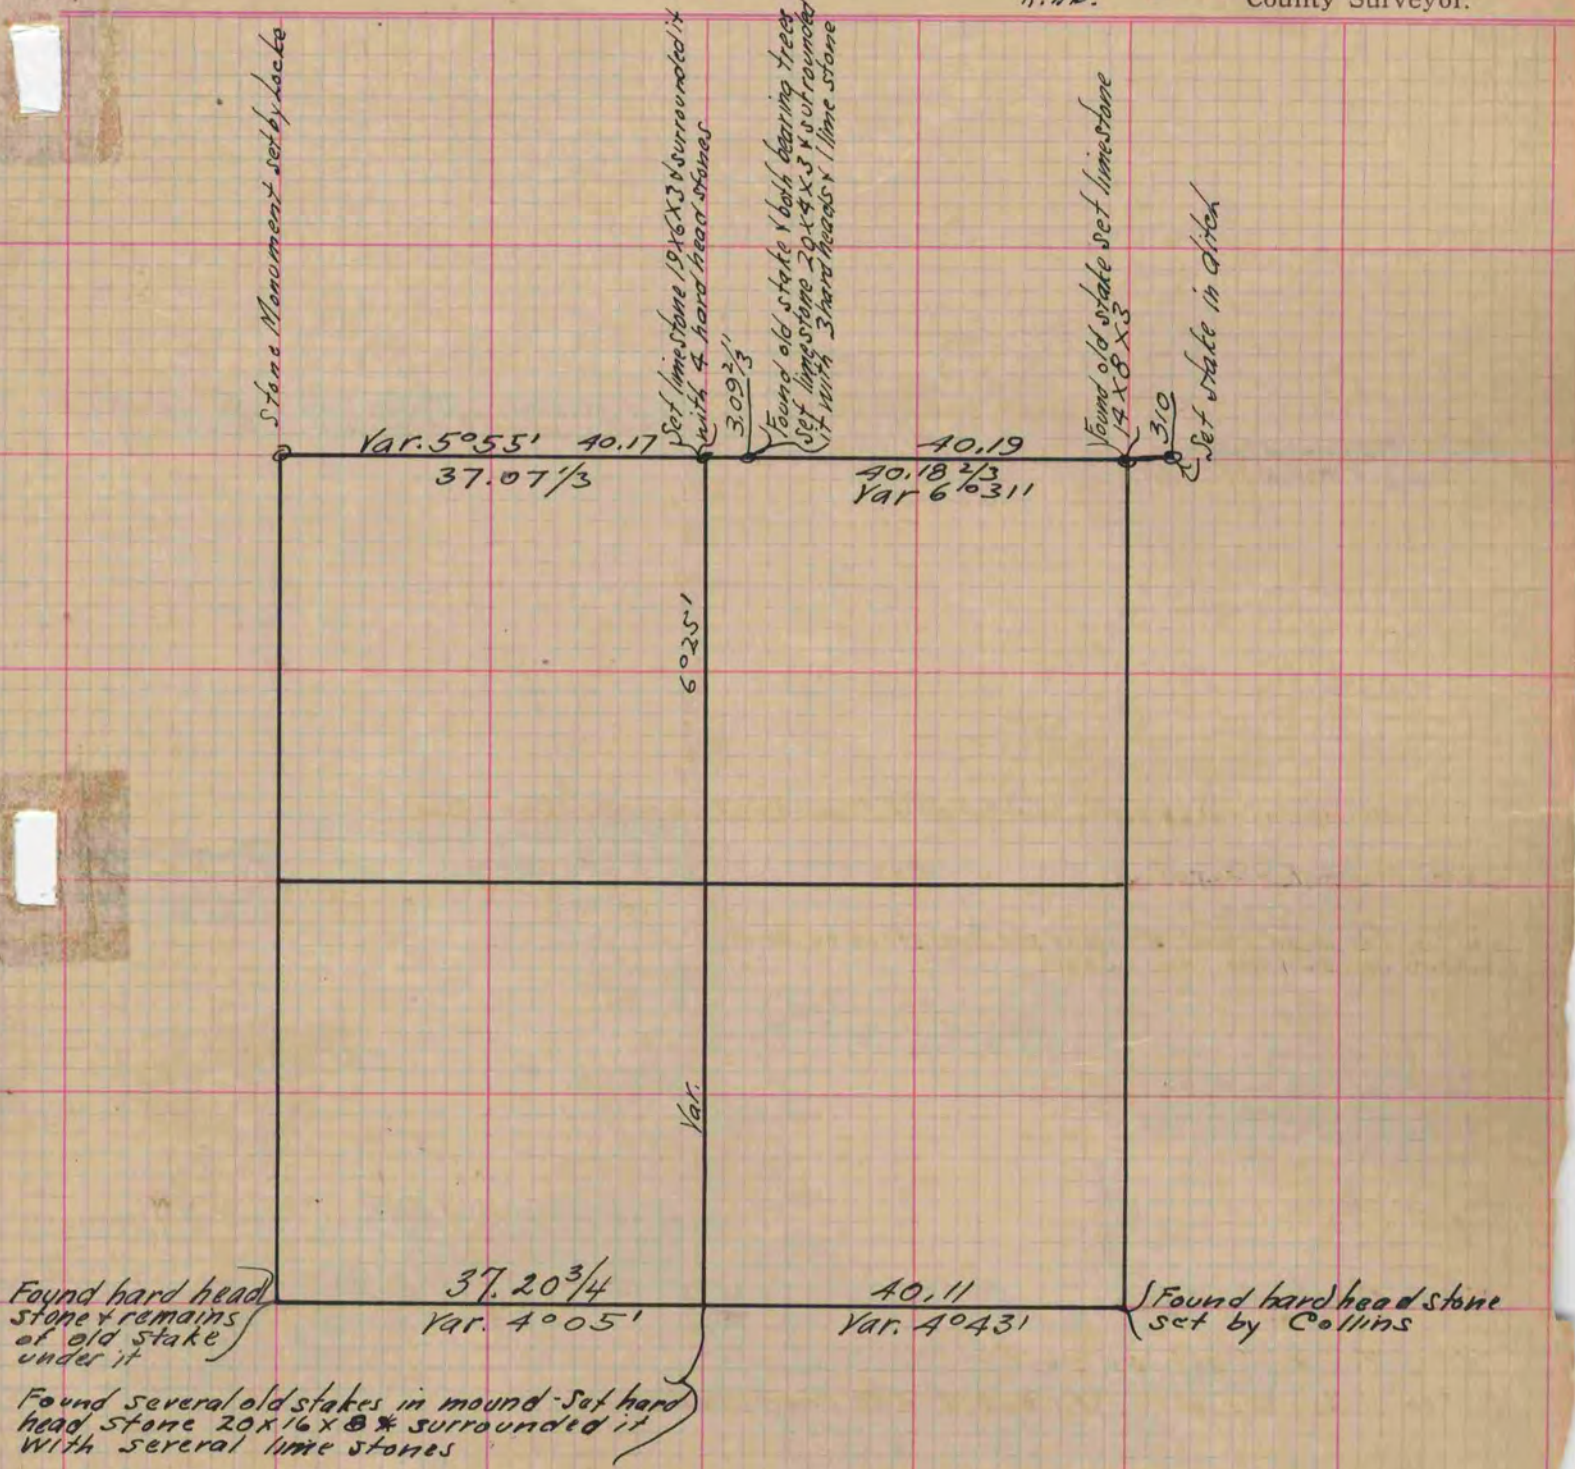

# MICROFILMED PLAT AND RECORD

45  
V-2

COUNTY BUILDING  
CITY OF JANESVILLE

Of a Survey on Section 6 T 1 R 12 E. of the 4 P. M. in Beloit Township  
Rock County, Wisconsin, made November the 24 & 25 1870

I hereby certify that the following is a correct record of said survey as made by me.

(Signed) Edward Rugar Deputy  
R. 48! County Surveyor.

Copied from page 30 Vol. 2. Original County Surveyors Record