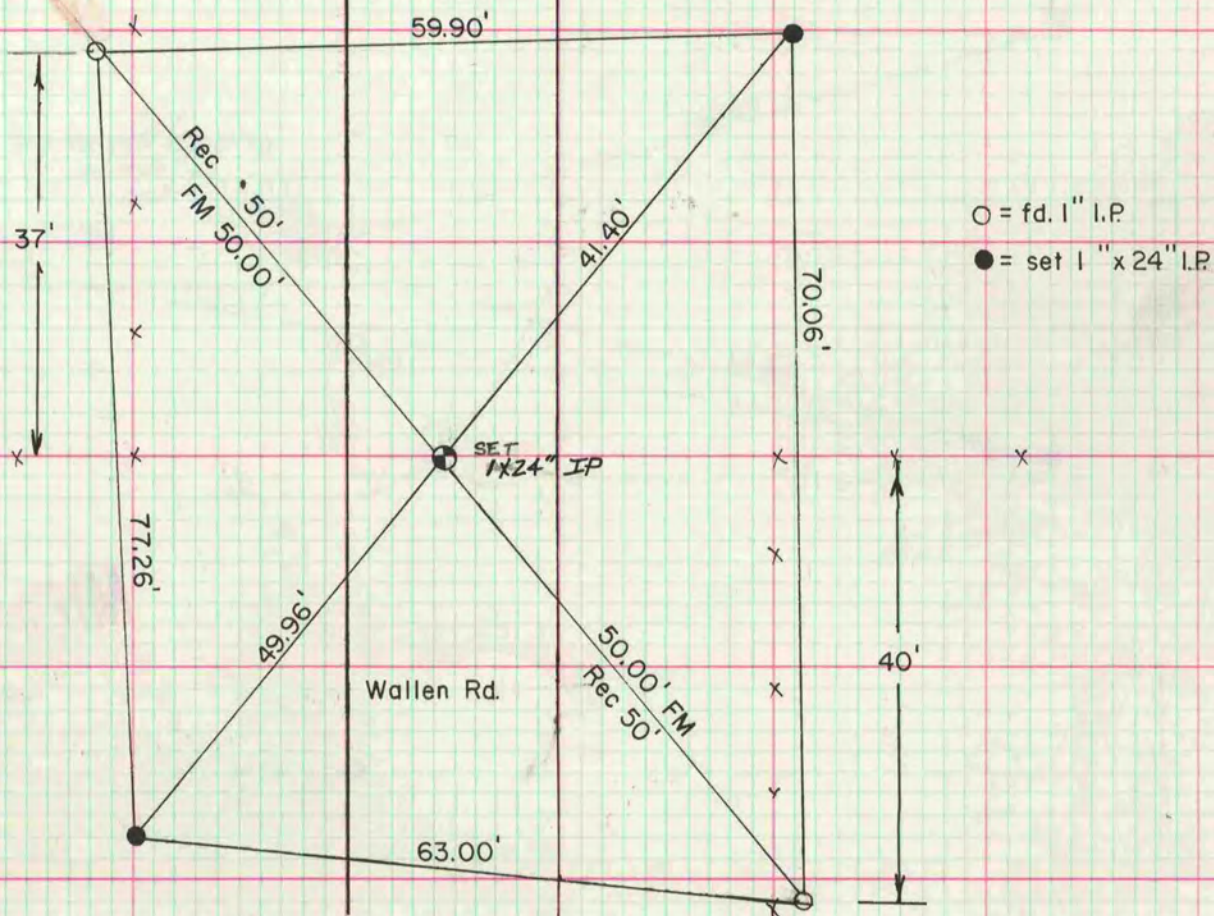

PLAT AND RECORD

COUNTY BUILDING
CITY OF JANESVILLE

Of a Survey on Section 1 T 4 R 11 E. of the 4 P. M. in PORTER Township

Rock County, Wisconsin, made FEB the 21 1977

I hereby certify that the following is a correct record of said survey as made by me.

W 1/16 COR OF THE
SW 1/4 sec 1-4-11

RESET FROM TIES

MICROFILMED