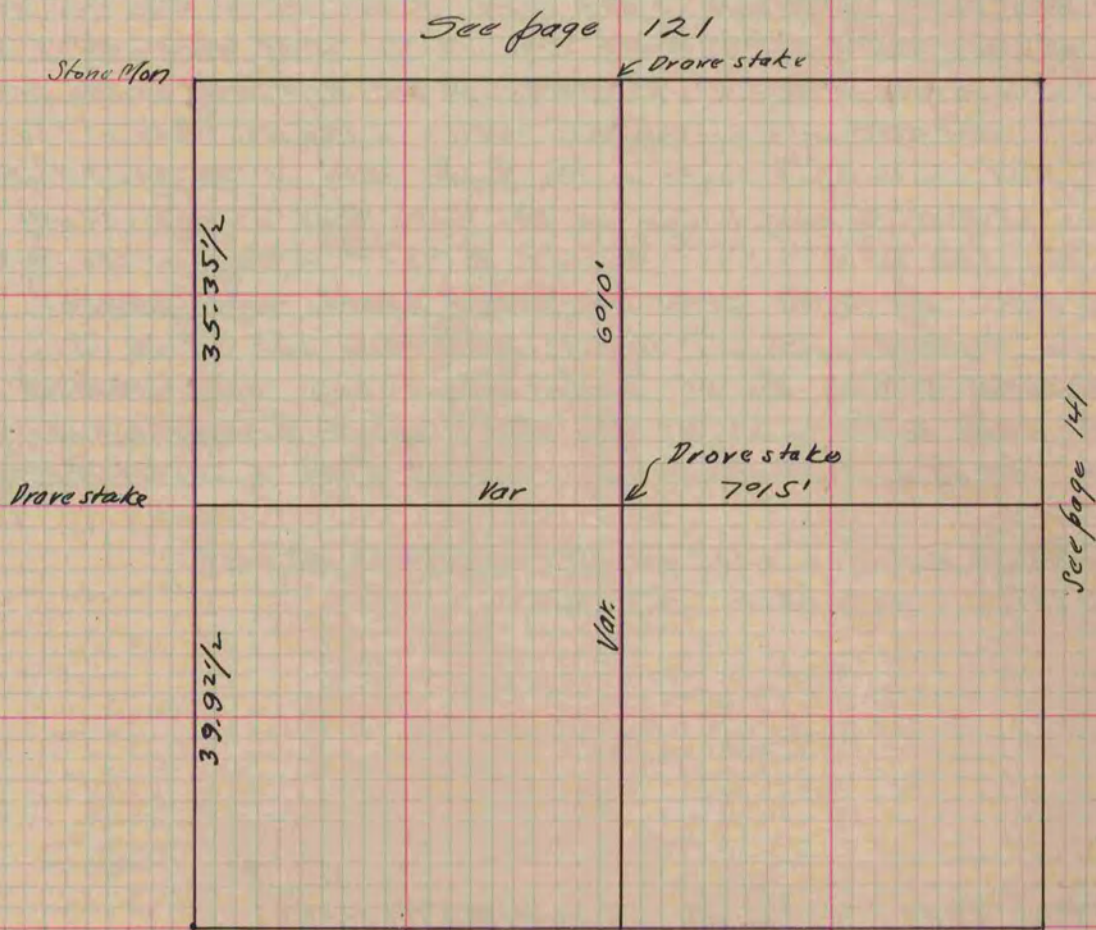

MICROFILMED

PLAT AND RECORD

219
V-2

COUNTY BUILDING
CITY OF JANESVILLE

Of a Survey on Section 6 T 3 R 11 E. of the 4 P. M. in Center Township

Rock County, Wisconsin, made September the 29 1876.

I hereby certify that the following is a correct record of said survey as made by me.

COUNTY BUILDING
CITY OF JANESVILLE

(Signed) Edward Ruger
R.H.B.

County Surveyor.

For. Cor's on S. line See P. 172

Copied from P. 173 Vol. 2 County Surveyors Record.