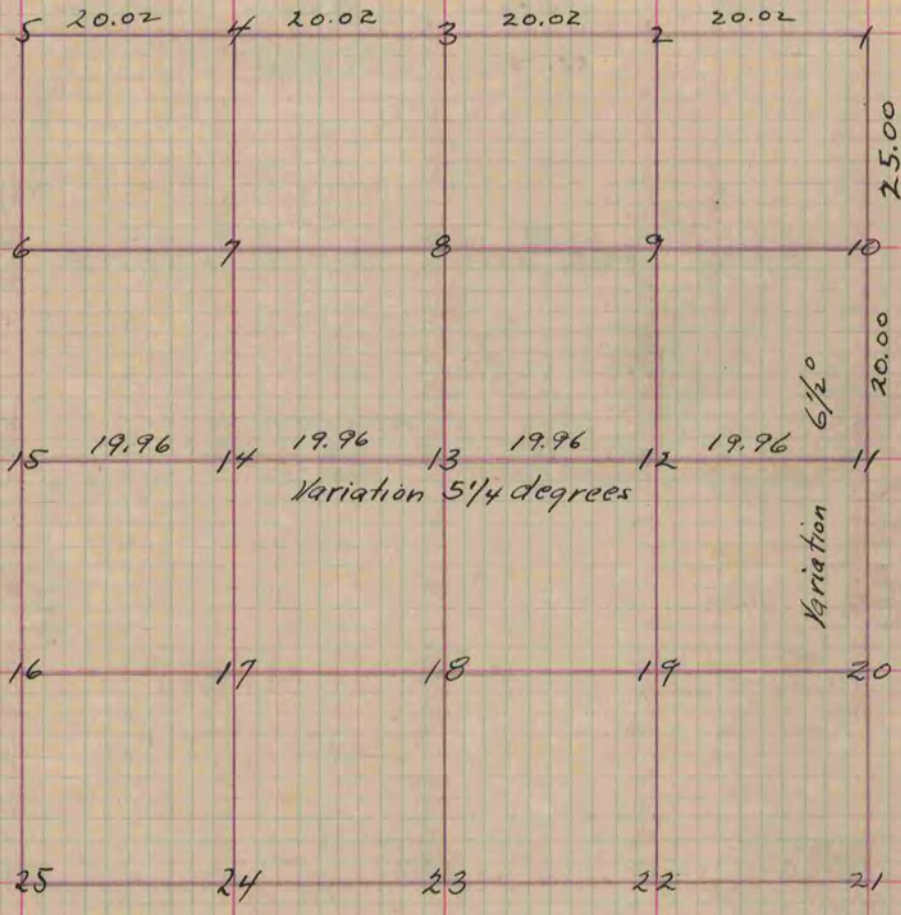

# PLAT AND RECORD

Of a Survey on Section 1 T 4 R 14 E. of the 4 P. M. in Lima Township

Rock County, Wisconsin, made April the 14<sup>th</sup> 1857

I hereby certify that the following is a correct record of said survey as made by me.

COUNTY BUILDING  
CITY OF JANESVILLE

(Signed) Joseph Church  
R.H.B.

County Surveyor.

Fig 13 Stake in the Marsh  
 8 " " "  
 " 10 Maple 2 S 61 W. 42 1/2  
 " " 2 S 30 W. 75 links  
 " 11 one of the trees cot bearings

Copied from Page 75 Vol. 1, Original County Surveyors Record