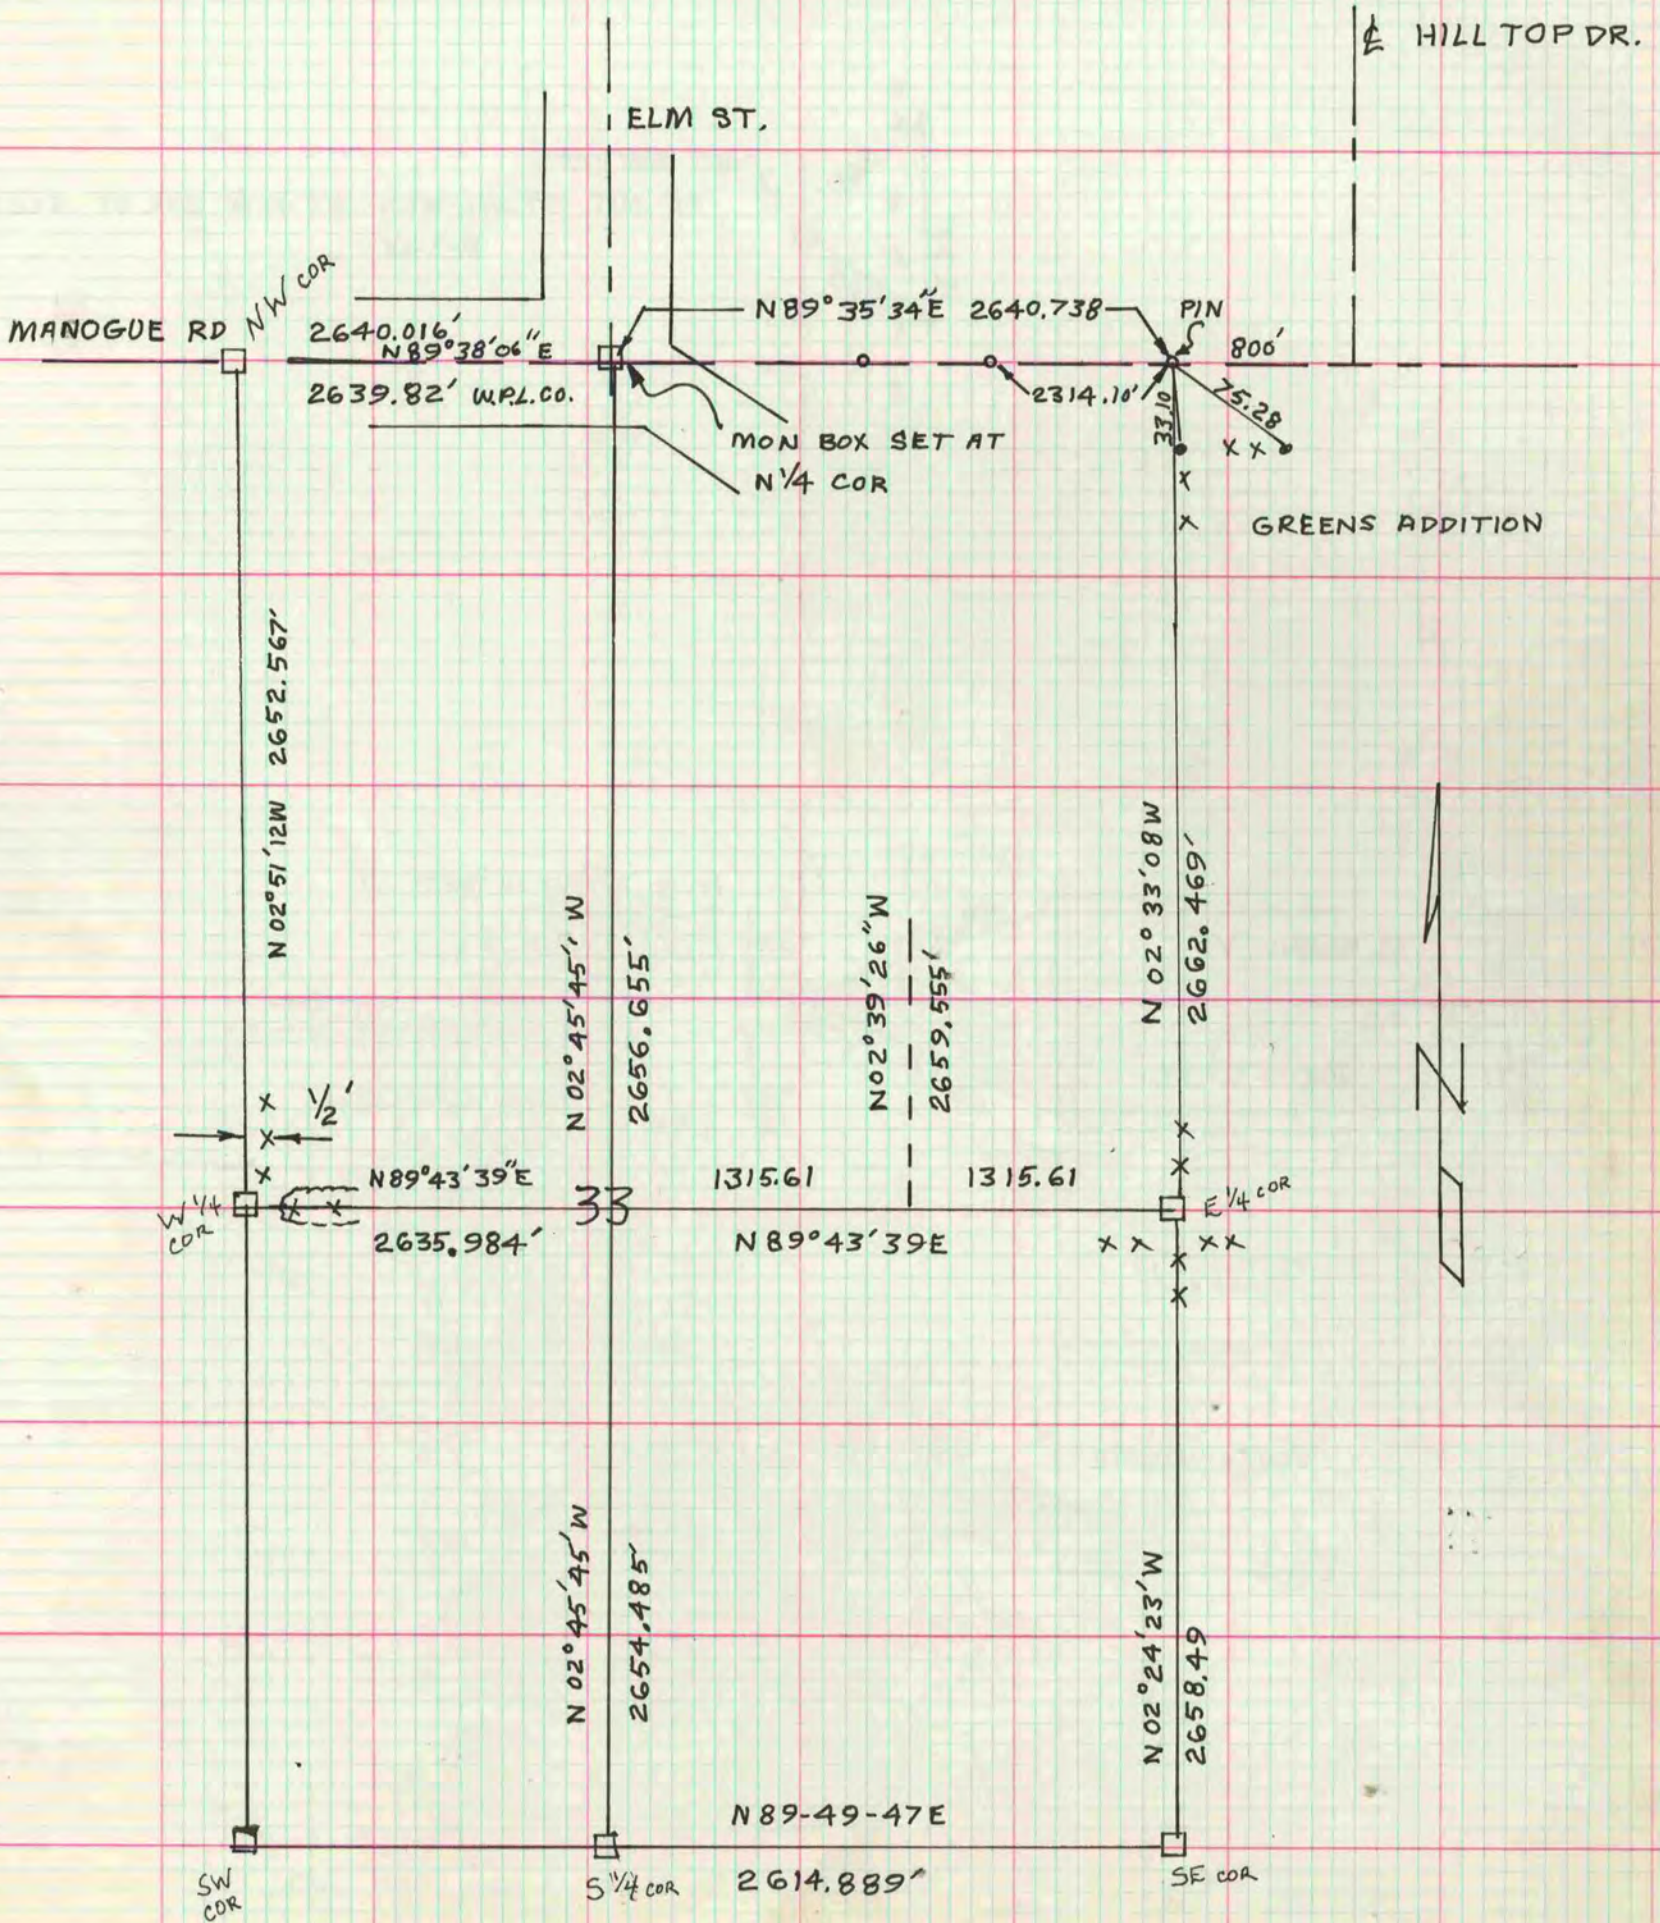

PLAT AND RECORD VOL. 5

107
V-5

COUNTY BUILDING
CITY OF JANESVILLE

Of a Survey on Section 33 T 4 R 13 E. of the 4 P. M. in MILTON Township

Rock County, Wisconsin, made Oct 18 the 1971

I hereby certify that the following is a correct record of said survey as made by me.

County Surveyor.

MICROFILMED

COPIED FROM PG 162 BELoit REC 12/16/75 DAB
VOL IV

GEODIMETER TRAVERSE
OCT 18, 1971