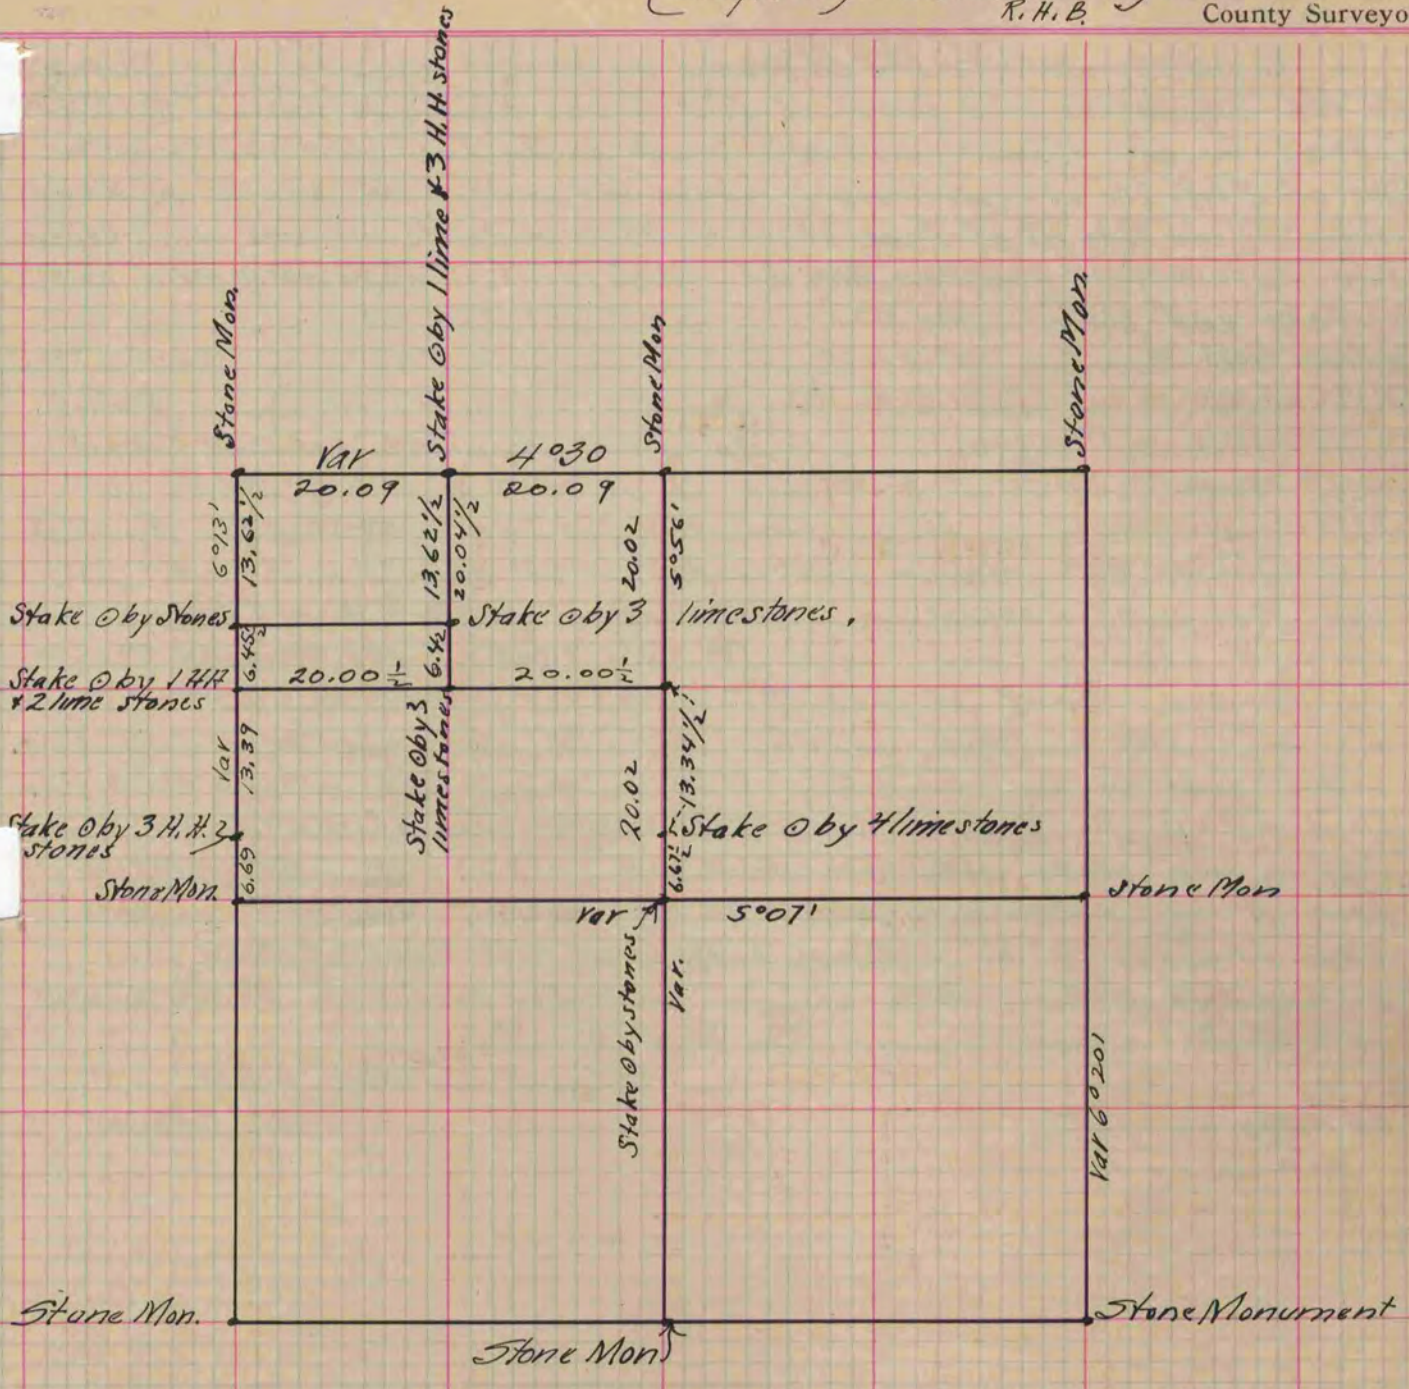

MICROFILMED

PLAT AND RECORD

COUNTY BUILDING
CITY OF JANESVILLE

Of a Survey on Section 32 T 2 R 11 E. of the 4 P. M. in Plymouth Township

Rock County, Wisconsin, made June the 14 & 15 1875

I hereby certify that the following is a correct record of said survey as made by me.

(Signed) Edward Ruger
R.H.B. County Surveyor.

Copied from Page 147 Vol. 2. Original County Surveyors Record