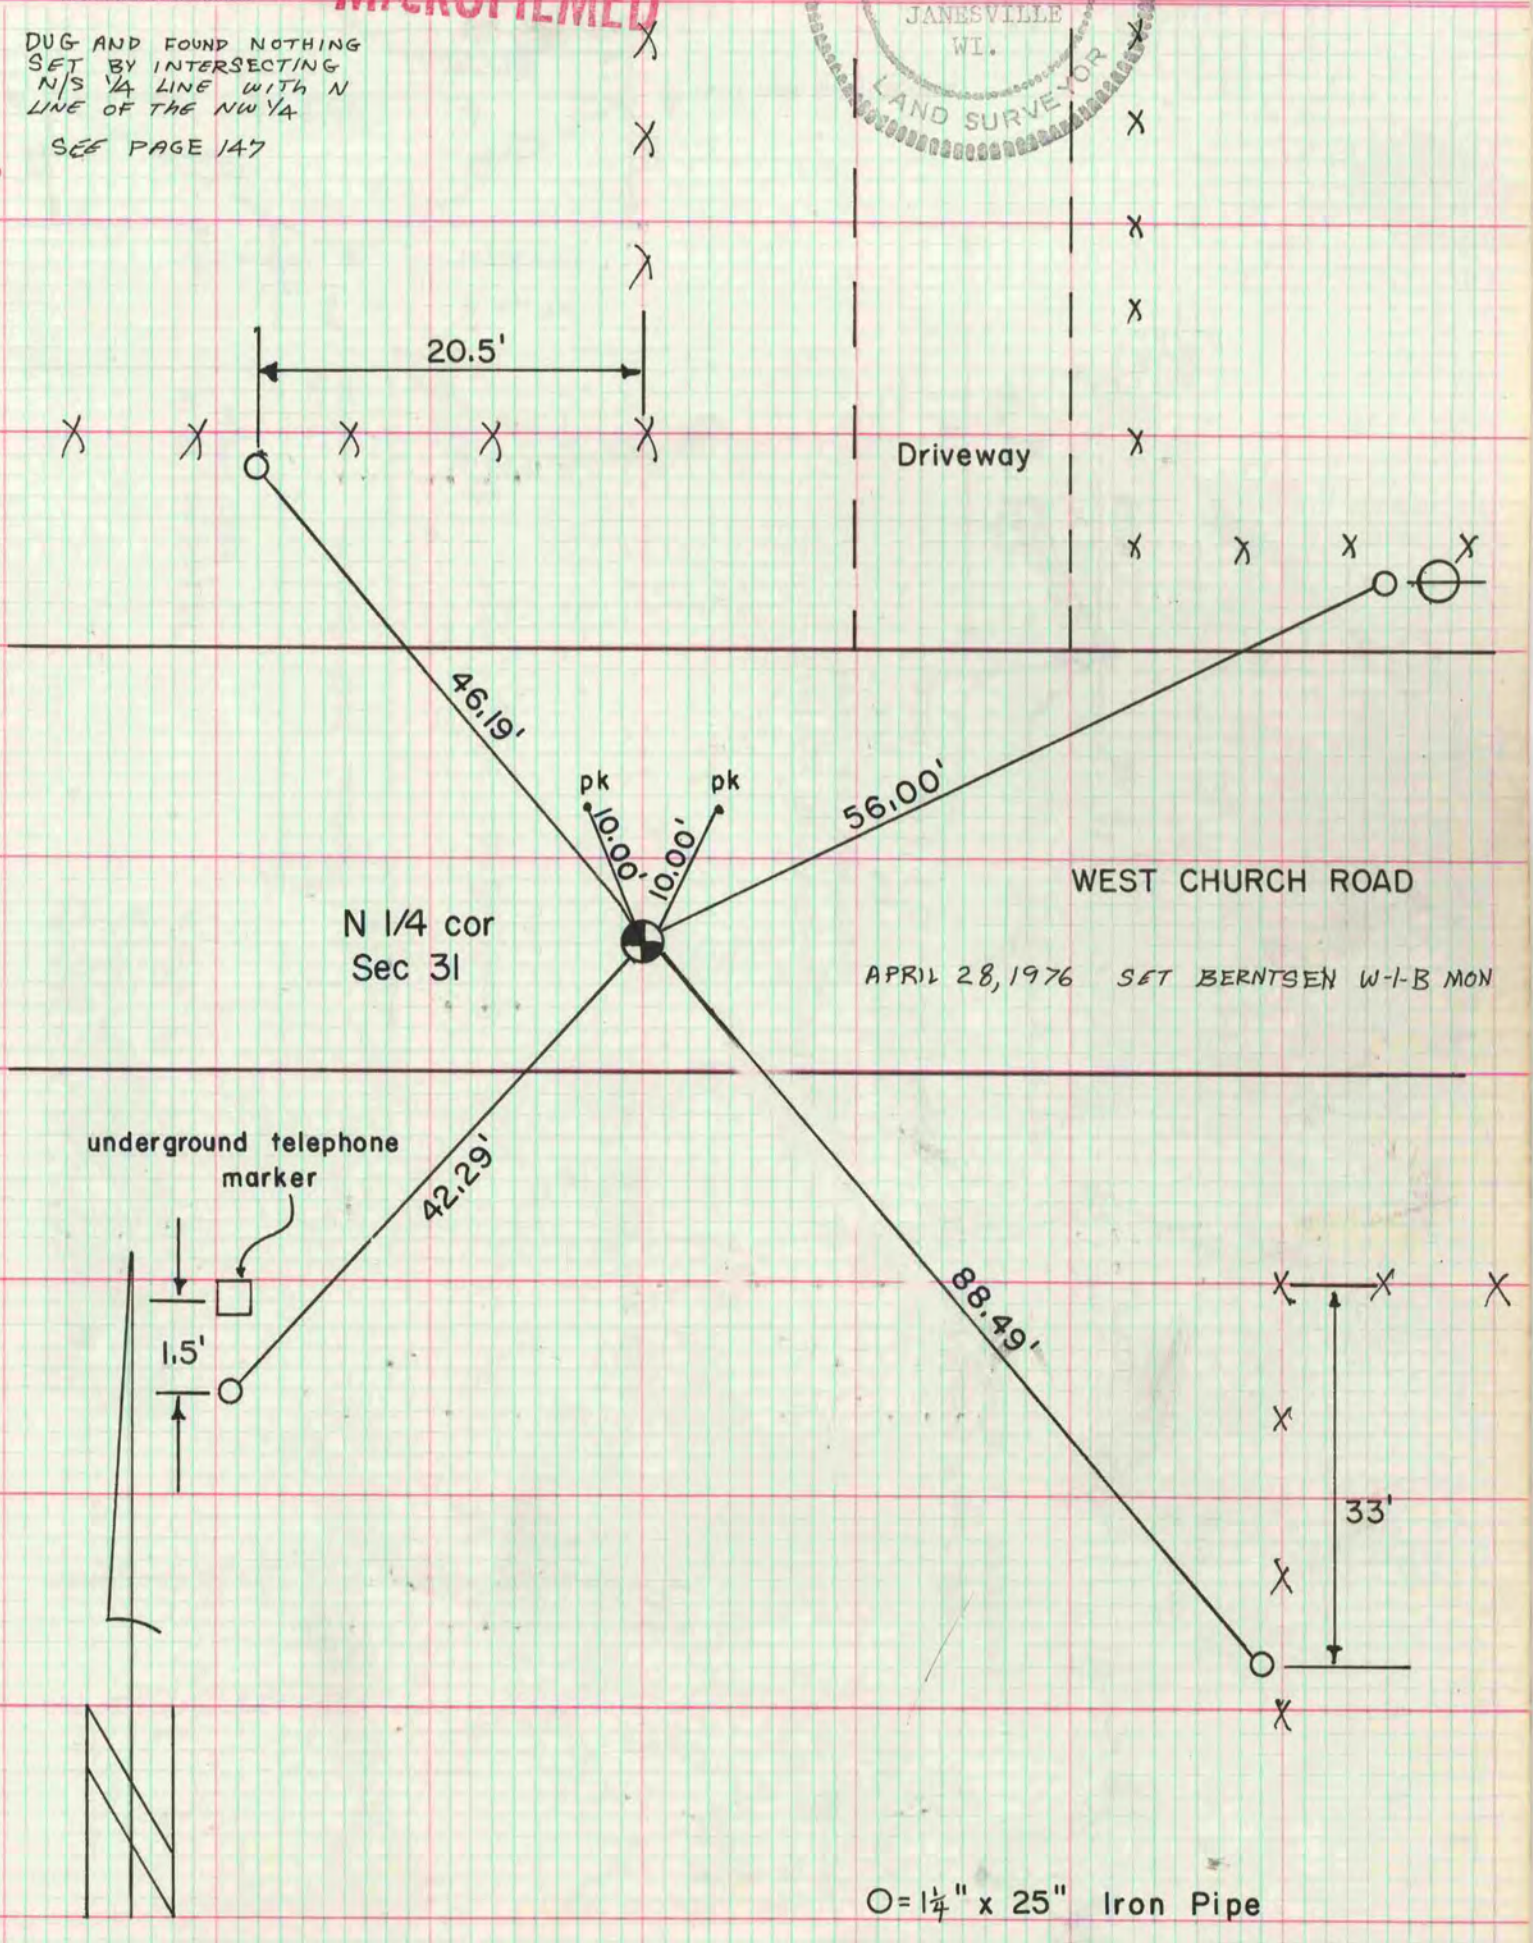

# PLAT AND RECORD

145

V-5

COUNTY BUILDING  
CITY OF JANESVILLE

Of a Survey on Section 31 T 2 N R 10 E. of the 4 P. M. in Spring Valley Township

Rock County, Wisconsin, made March the 26 1976

I hereby certify that the following is a correct record of said survey as made by me.

County Surveyor.

**MICROFILMED**

DUG AND FOUND NOTHING  
SET BY INTERSECTING  
N/S 1/4 LINE WITH N  
LINE OF THE NW 1/4  
SEE PAGE 147

APRIL 28, 1976 SET BERNTSEN W-I-B MON