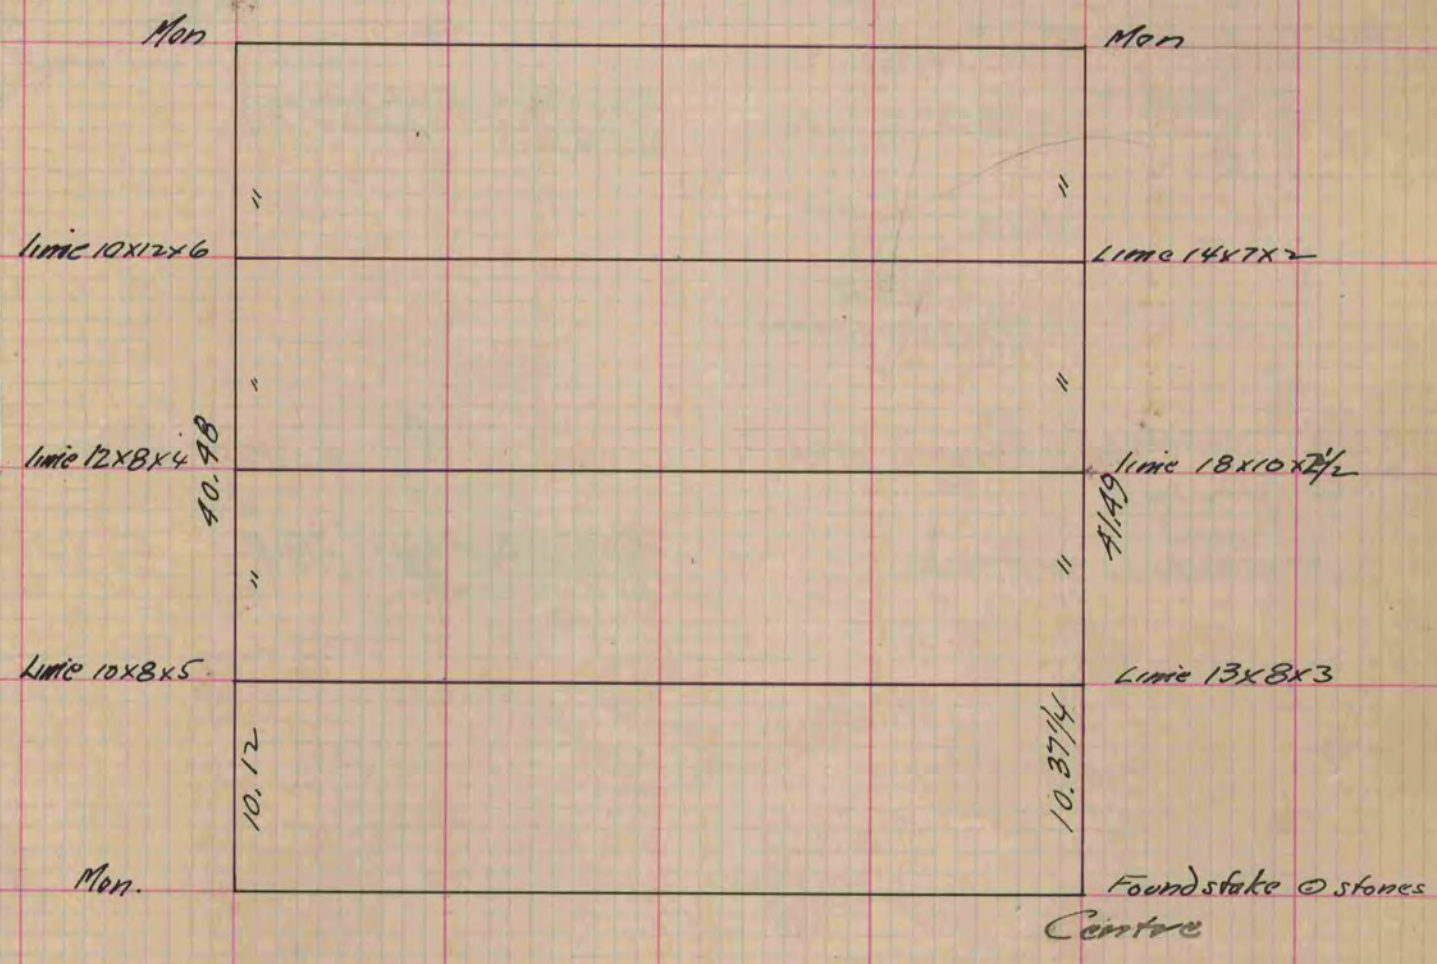

MICROFILMED PLAT AND RECORD

COUNTY BUILDING
CITY OF JANESVILLE

Of a Survey on ^{NW 1/4} Section 2 T 2 R 13 E. of the 4 P. M. in La Prairie Township

Rock County, Wisconsin, made Sept. the 4 1895

I hereby certify that the following is a correct record of said survey ~~as made by me.~~

(Signed) P.F. Brown
R. H. B. County Surveyor.

Taken from Notes of O. G. Bleedorn

Copied from P. 381 Vol. 2 County Surveyors Record.