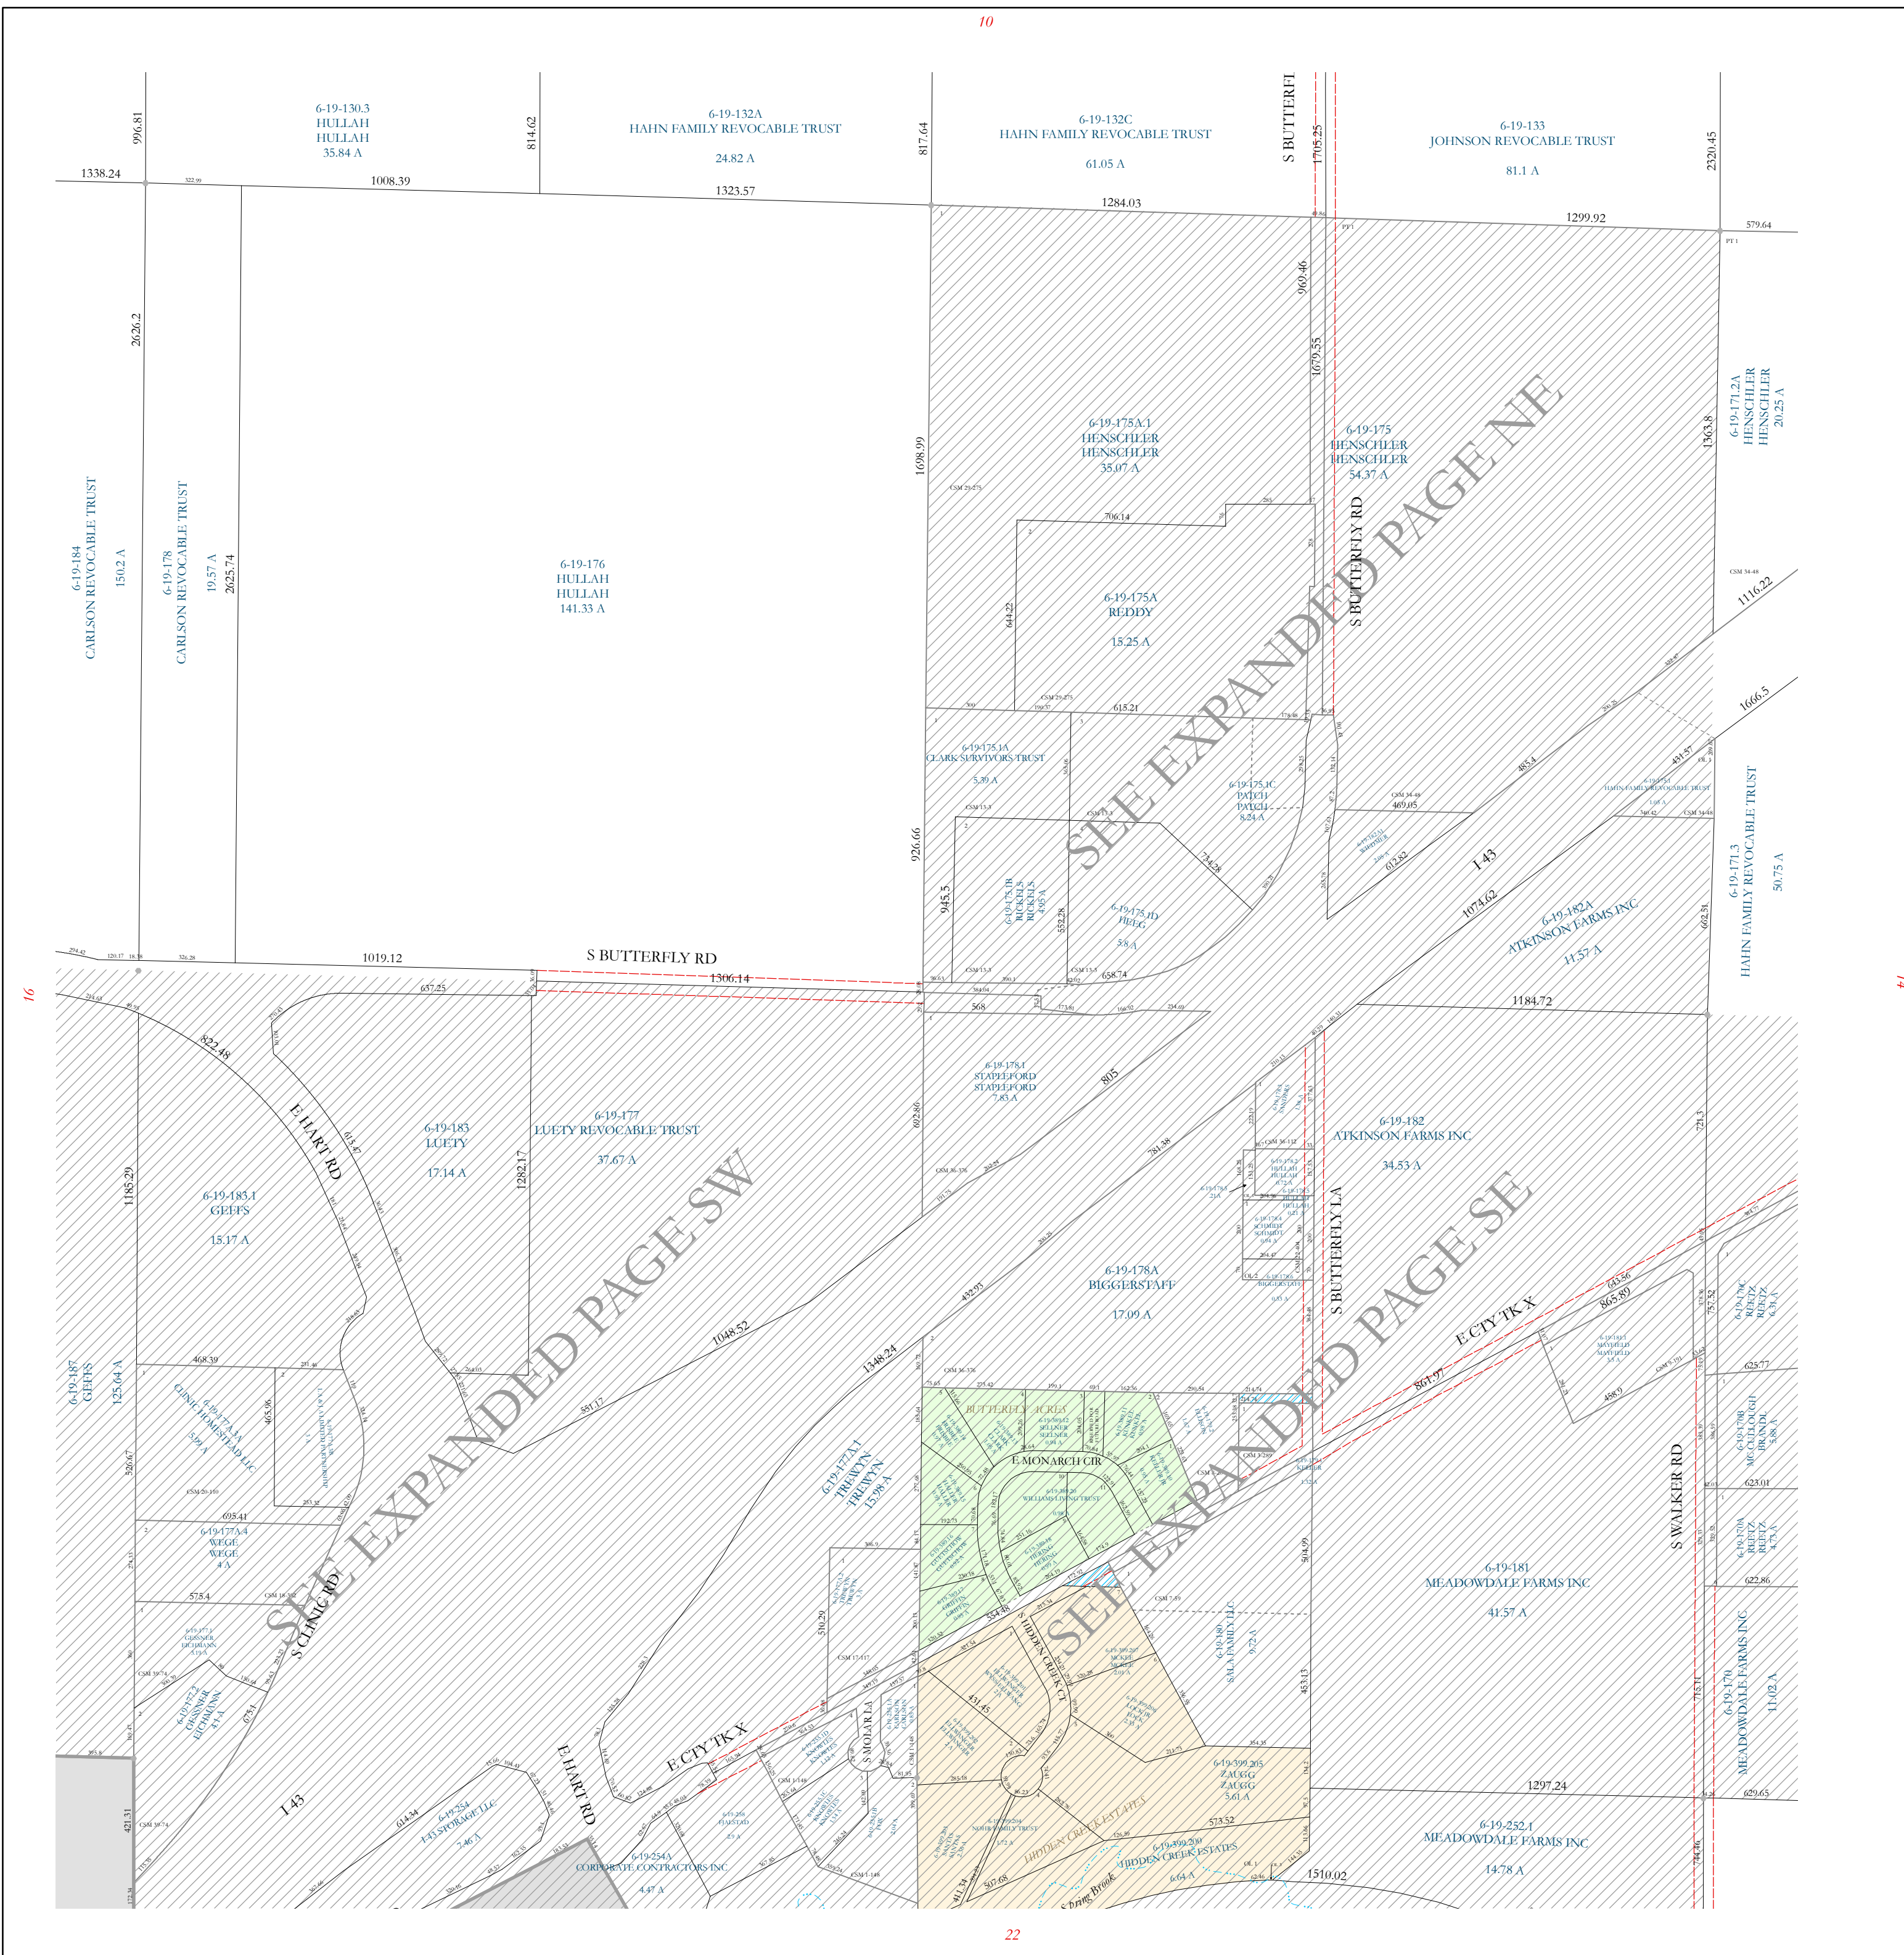

Property Division Map

Town
of
Turtle

T. 1 N. - R. 13 E.

Section 15

STATE OF WISCONSIN
COUNTY OF ROCK

PREPARED BY

REAL PROPERTY DESCRIPTION
DEPARTMENT

USING

ROCK COUNTY
GEOGRAPHIC INFORMATION SYSTEM

0 50 100 200 300 400
Feet

See Pages

January 1, 2019

15

10

16

11

22