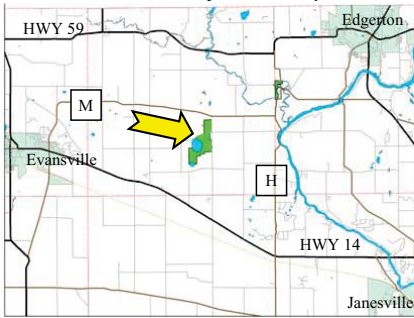

# Gibbs Lake Park

Rock County Parks Division  
286.6 Ac. Acquired 1967 & 1981

*In Porter Township, Rock County, WI*

**Legend**

- Parking
- Boat Launch
- Toilet
- Hand Well Pump
- Horse Lot
- Multiuse Trail

South Porter Cemetery

Map revised 2009-8-27  
Rock County Parks