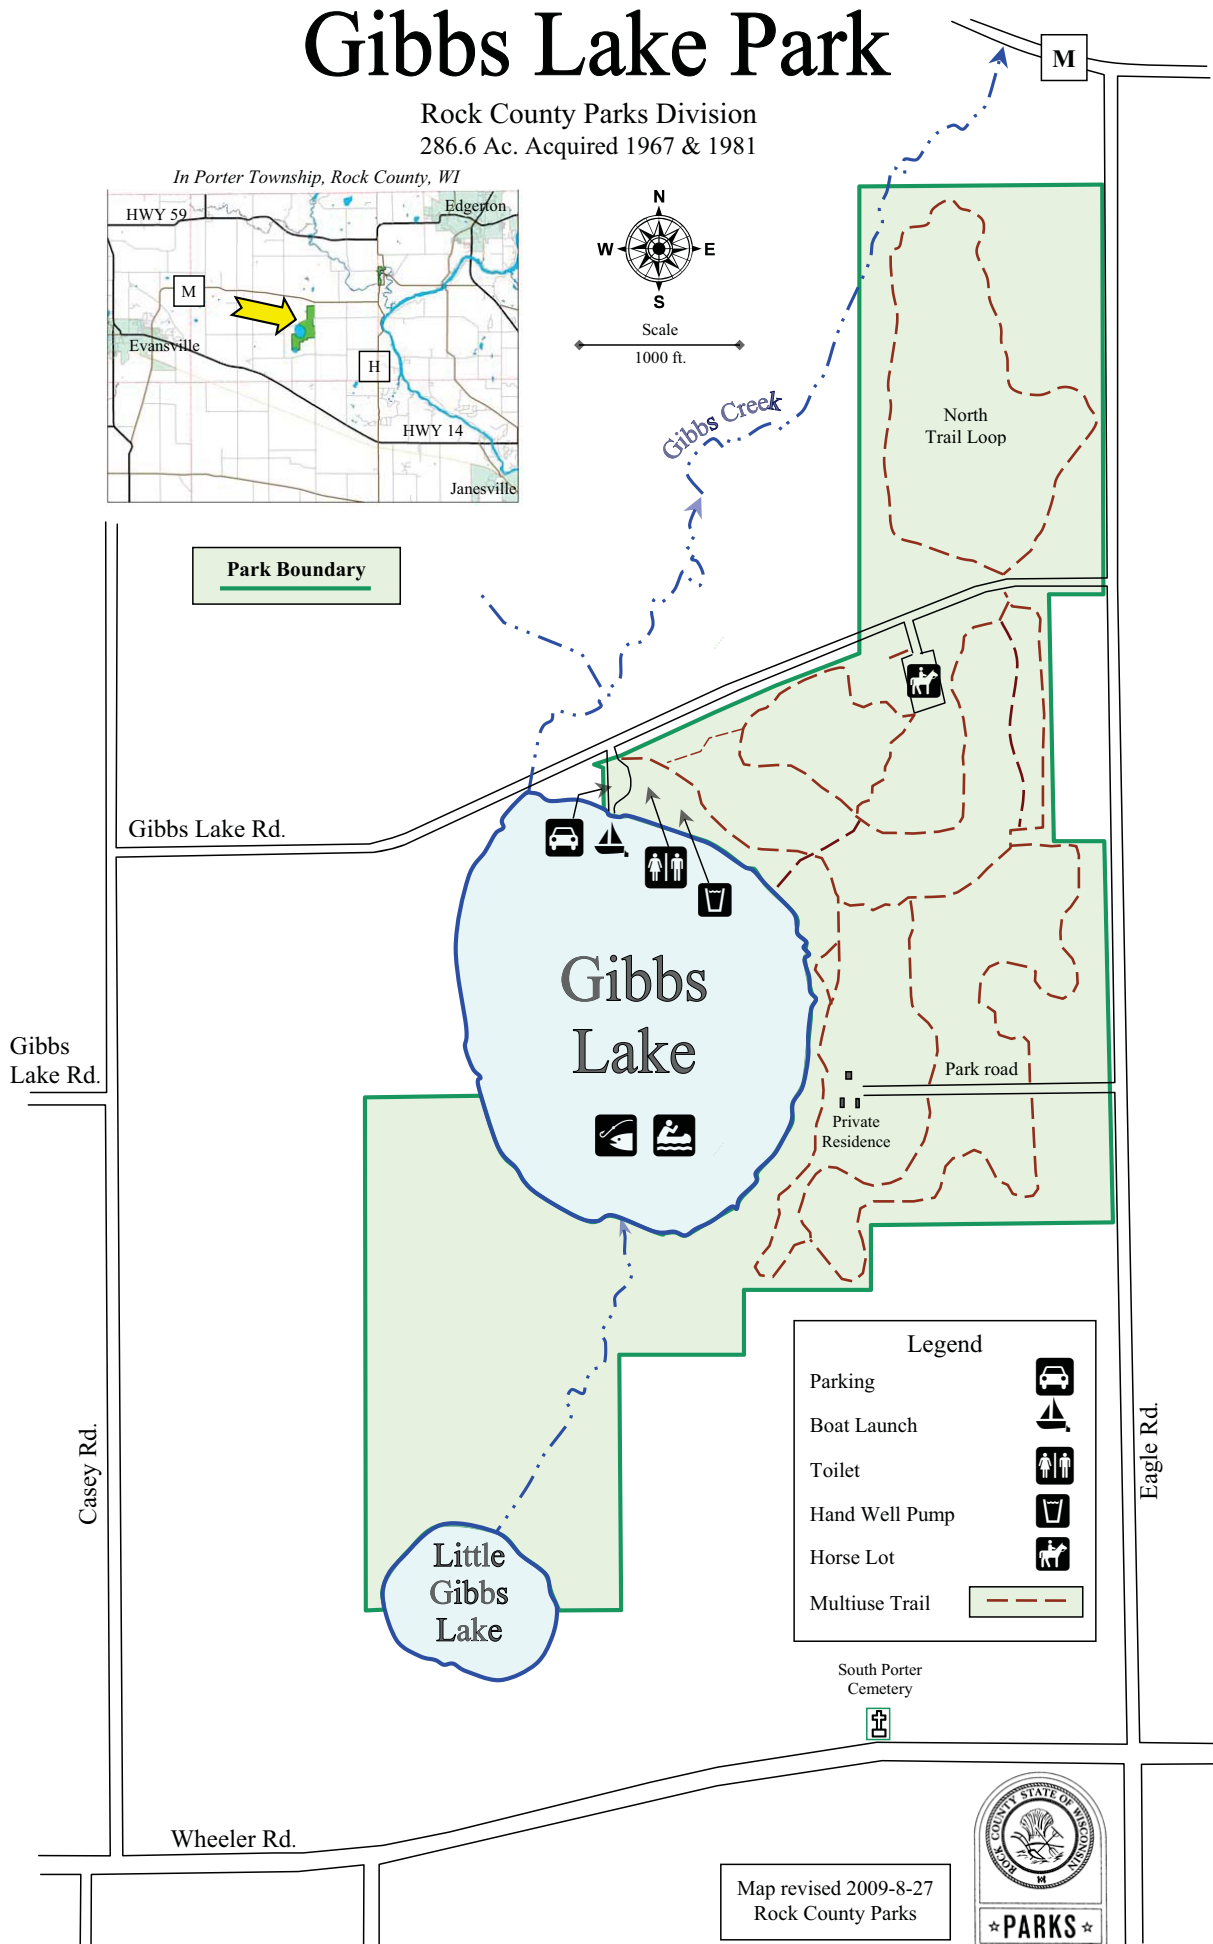

# Gibbs Lake Park

Rock County Parks Division  
286.6 Ac. Acquired 1967 & 1981

*In Porter Township, Rock County, WI*

**Legend**

- Parking
- Boat Launch
- Toilet
- Hand Well Pump
- Horse Lot
- Multiuse Trail

South Porter Cemetery

Map revised 2009-8-27  
Rock County Parks